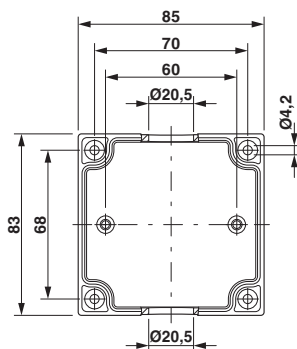

Terminal box - E AB A 85X83X60 6TB - 3002002

Technical data

Ambient conditions

Degree of protection (IK)	2.00 J EN 62262/EN 50102
Temperature in operating conditions	-25 °C ... 60 °C

Standards and Regulations

Standards/regulations	EN 62262/EN 50102
Flammability rating according to UL 94	UL-94 HB

Drawings

Dimensional drawing

Phoenix Contact 2018 © - all rights reserved
<http://www.phoenixcontact.com>

PHOENIX CONTACT GmbH & Co. KG
Flachsmarktstr. 8
32825 Blomberg
Germany
Tel. +49 5235 300
Fax +49 5235 3 41200
<http://www.phoenixcontact.com>