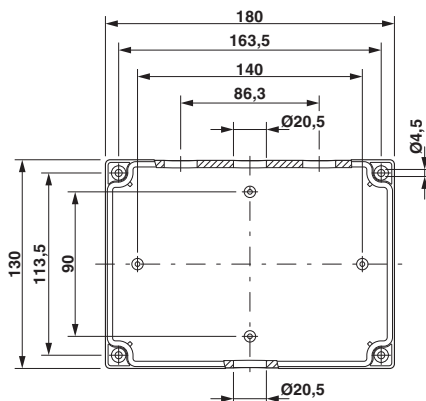

Terminal box - E AB A 180X130X100 20TB - 3002004

Technical data

Ambient conditions

Degree of protection (IK)	2.00 J EN 62262/EN 50102
Temperature in operating conditions	-25 °C ... 60 °C

Standards and Regulations

Standards/regulations	EN 62262/EN 50102
Flammability rating according to UL 94	UL-94 HB

Drawings

Dimensional drawing

Phoenix Contact 2018 © - all rights reserved
<http://www.phoenixcontact.com>

PHOENIX CONTACT GmbH & Co. KG
Flachsmarktstr. 8
32825 Blomberg
Germany
Tel. +49 5235 300
Fax +49 5235 3 41200
<http://www.phoenixcontact.com>