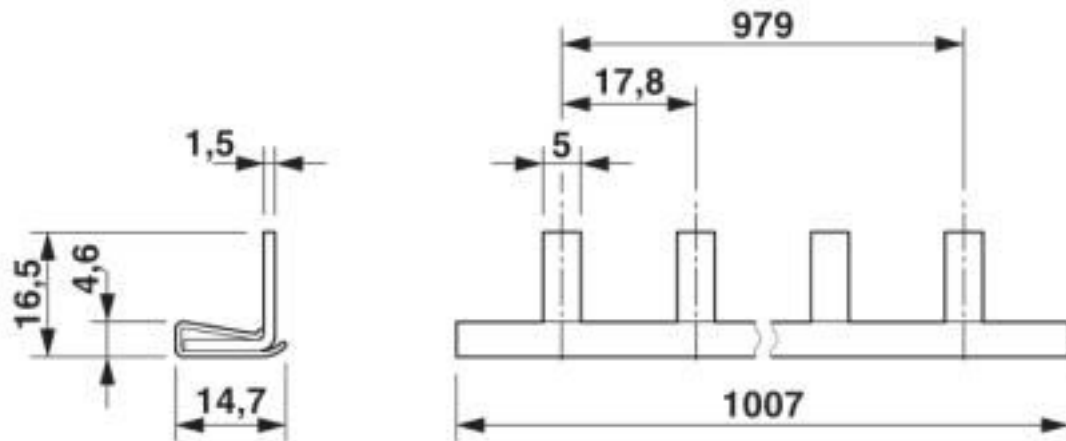

Insertion bridge - EB 56-18 - 3009299

Dimensional drawing

Classifications

eCl@ss

eCl@ss 10.0.1	27141140
eCl@ss 4.0	27141100
eCl@ss 4.1	27141100
eCl@ss 5.0	27141100
eCl@ss 5.1	27141100
eCl@ss 6.0	27141100
eCl@ss 7.0	27141140
eCl@ss 8.0	27141140
eCl@ss 9.0	27141140

ETIM

ETIM 2.0	EC000489
ETIM 3.0	EC000489
ETIM 4.0	EC000489
ETIM 5.0	EC000489
ETIM 6.0	EC000489
ETIM 7.0	EC000489

UNSPSC

UNSPSC 6.01	30211829
UNSPSC 7.0901	39121426
UNSPSC 11	39121426
UNSPSC 12.01	39121426
UNSPSC 13.2	39121426
UNSPSC 18.0	39121426
UNSPSC 19.0	39121426
UNSPSC 20.0	39121426