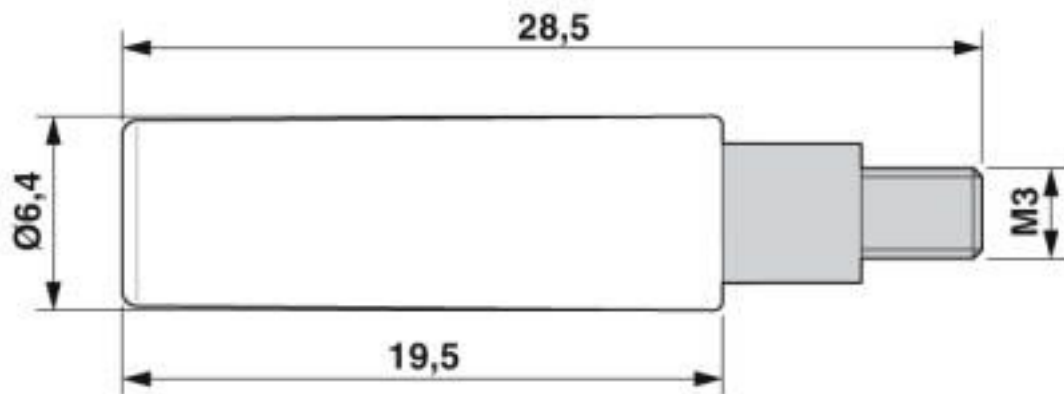

Female test connector - PSBJ-URTK 6 BN - 3026971

Dimensional drawing

Classifications

eCl@ss

eCl@ss 10.0.1	27440313
eCl@ss 4.0	27141100
eCl@ss 4.1	27141100
eCl@ss 5.0	27141100
eCl@ss 5.1	27141100
eCl@ss 6.0	27141100
eCl@ss 7.0	27440313
eCl@ss 8.0	27440313
eCl@ss 9.0	27440313

ETIM

ETIM 2.0	EC000489
ETIM 3.0	EC000489
ETIM 4.0	EC002255
ETIM 5.0	EC002255
ETIM 6.0	EC002255
ETIM 7.0	EC002255

UNSPSC

UNSPSC 6.01	30211812
UNSPSC 7.0901	39121410
UNSPSC 11	39121411
UNSPSC 12.01	39121411
UNSPSC 13.2	39121410
UNSPSC 18.0	39121410
UNSPSC 19.0	39121410
UNSPSC 20.0	39121410
UNSPSC 21.0	39121410