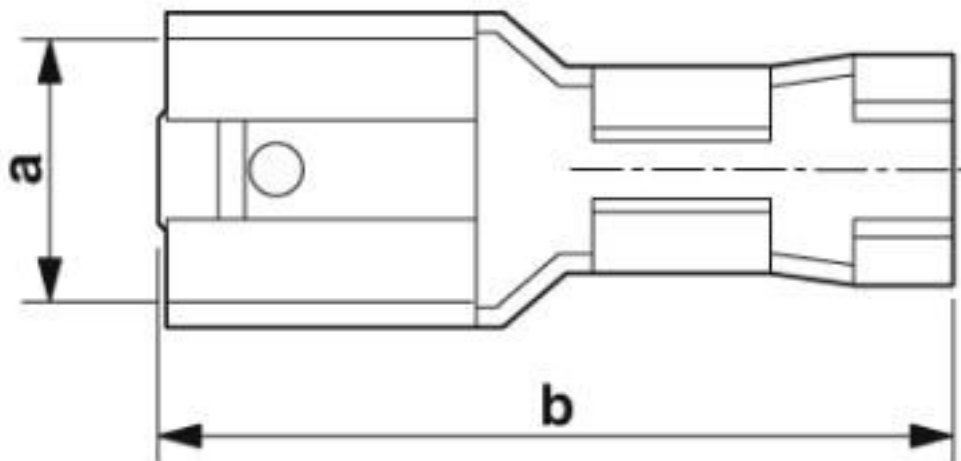

#### Dimensions

Length (b)	15.6 mm
Width (a)	4.8 mm
Maximum stripping length	7 mm
Material thickness (g)	0.4 mm

## Drawings

Dimensional drawing