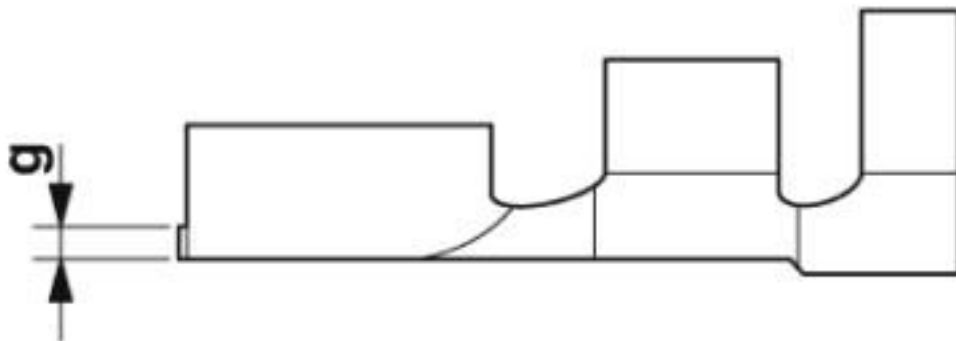

#### Dimensions

Length (b)	15.6 mm
Width (a)	4.8 mm
Maximum stripping length	7 mm
Material thickness (g)	0.4 mm

## Drawings

Dimensional drawing