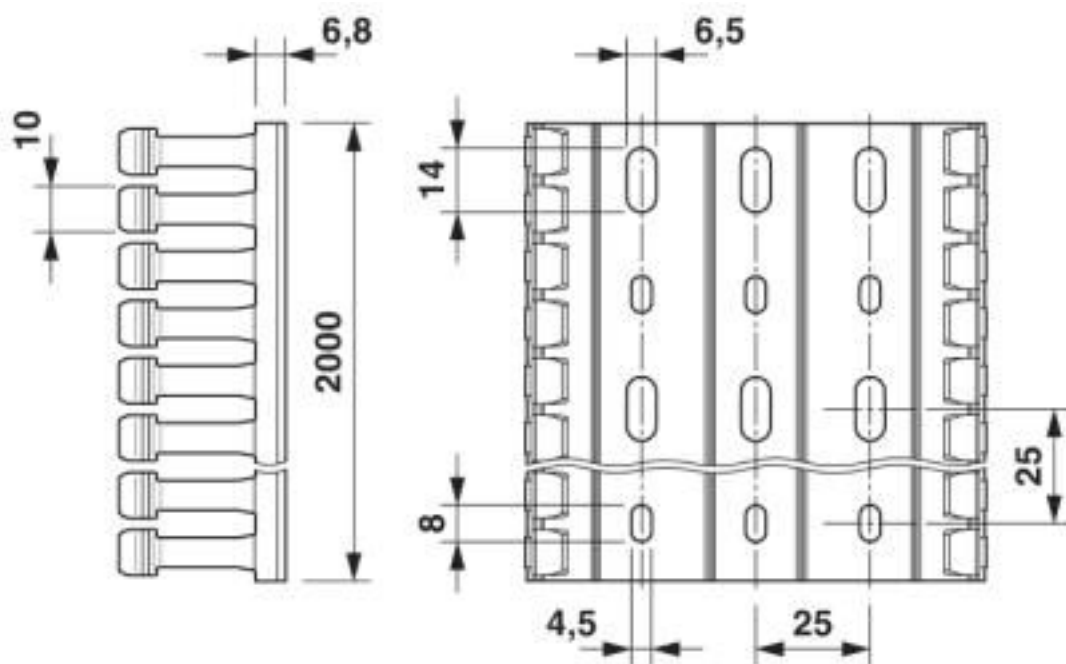

Cable duct - CD 120X60 - 3240196

Technical data

General

Nominal cross section	4519 mm²

Standards and Regulations

Halogen-free	no
Connection in acc. with standard	CSA
Flammability rating according to UL 94	V0

Environmental Product Compliance

China RoHS	Environmentally friendly use period: unlimited = EFUP-e
	No hazardous substances above threshold values

Drawings

Dimensional drawing

Base perforation according to DIN EN 50085

Classifications

eCl@ss

eCl@ss 10.0.1	27400703
eCl@ss 4.0	27140600
eCl@ss 4.1	27140600
eCl@ss 5.0	27140600
eCl@ss 5.1	27140600