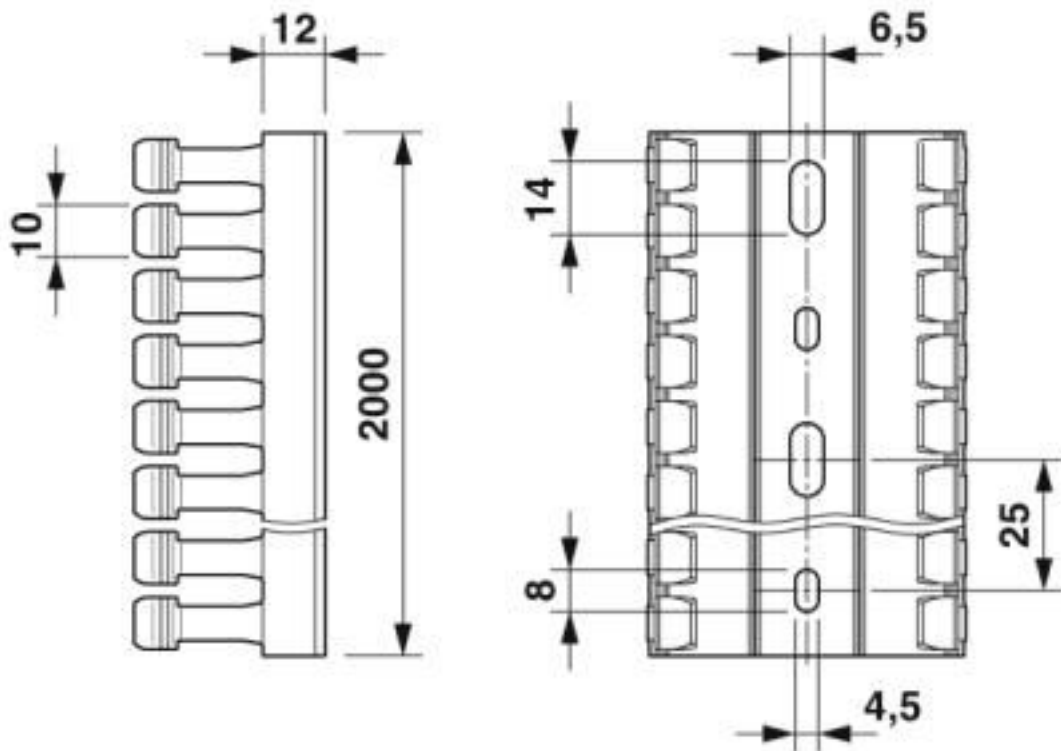

Cable duct - CD 25X25 BU - 3240301

Technical data

General

Material	PVC
Nominal cross section	220 mm²

Standards and Regulations

Halogen-free	no
Connection in acc. with standard	CSA
Flammability rating according to UL 94	V0

Environmental Product Compliance

China RoHS	Environmentally friendly use period: unlimited = EFUP-e
	No hazardous substances above threshold values

Drawings

Dimensional drawing

Base perforation according to DIN EN 50085

Classifications

eCl@ss

eCl@ss 10.0.1	27400703
eCl@ss 4.0	27140600