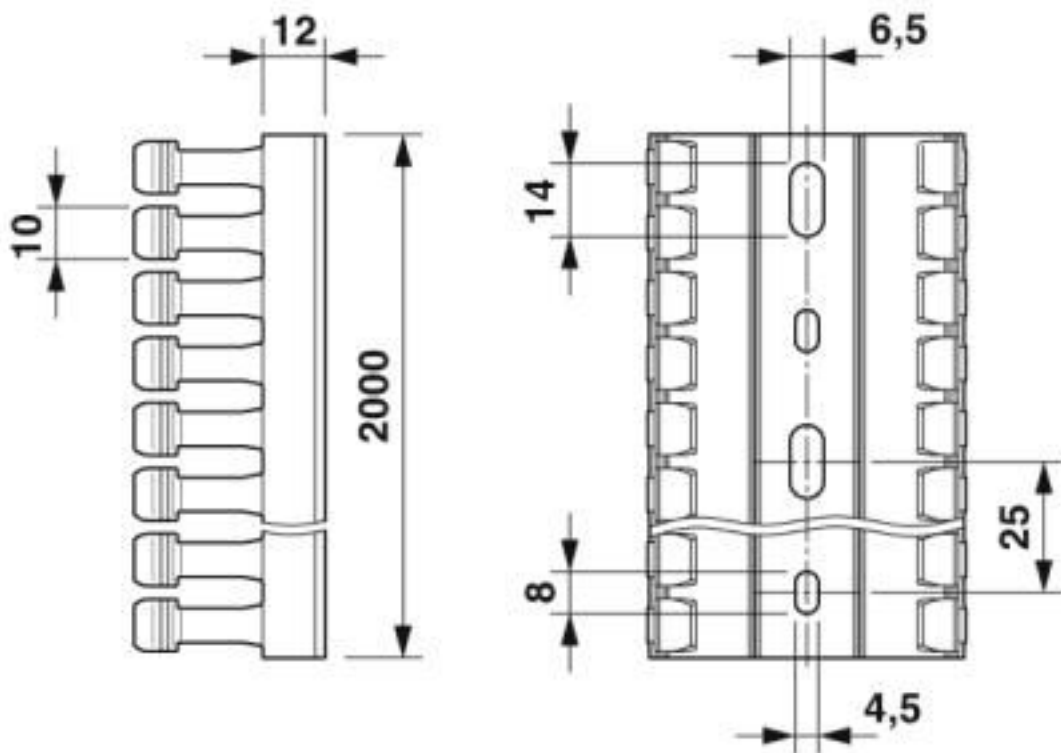

Cable duct - CD 30X80 BU - 3240307

Technical data

General

Material	PVC
Nominal cross section	1533 mm²

Standards and Regulations

Halogen-free	no
Connection in acc. with standard	CSA
Flammability rating according to UL 94	V0

Environmental Product Compliance

China RoHS	Environmentally friendly use period: unlimited = EFUP-e
	No hazardous substances above threshold values

Drawings

Dimensional drawing

Base perforation according to DIN EN 50085

Classifications

eCl@ss

eCl@ss 10.0.1	27400703
eCl@ss 4.0	27140600