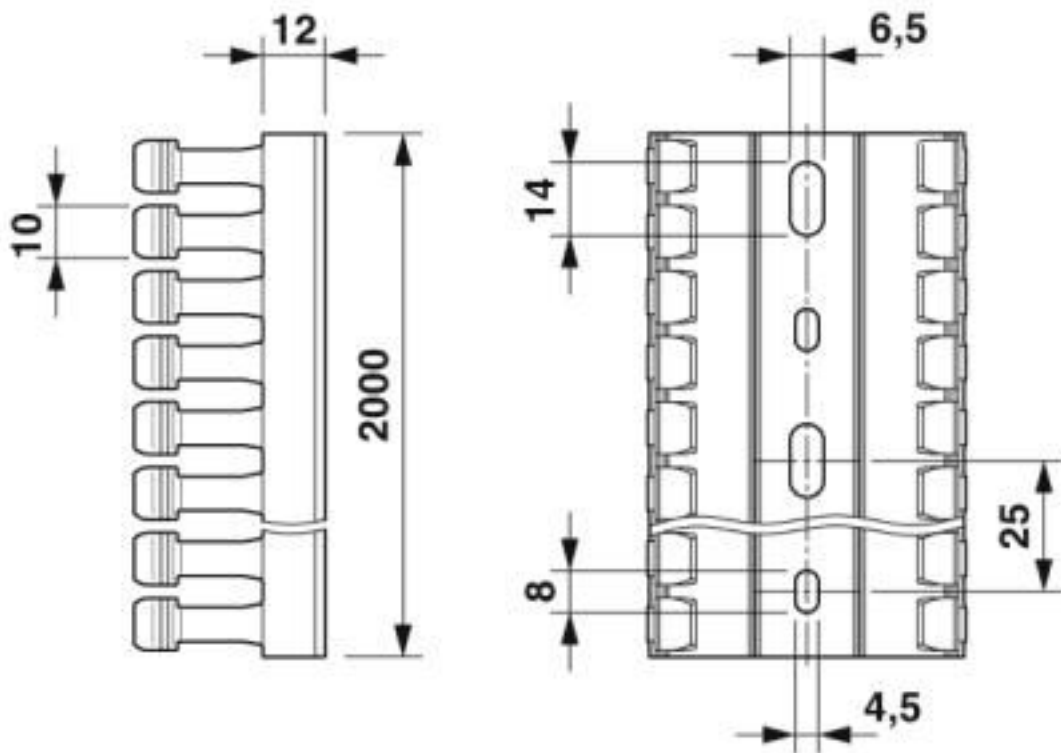

Cable duct - CD 40X60 BU - 3240310

Technical data

General

Nominal cross section	1404 mm²

Standards and Regulations

Halogen-free	no
Connection in acc. with standard	CSA
Flammability rating according to UL 94	V0

Environmental Product Compliance

China RoHS	Environmentally friendly use period: unlimited = EFUP-e
	No hazardous substances above threshold values

Drawings

Dimensional drawing

Base perforation according to DIN EN 50085

Classifications

eCl@ss

eCl@ss 10.0.1	27400703
eCl@ss 4.0	27140600
eCl@ss 4.1	27140600