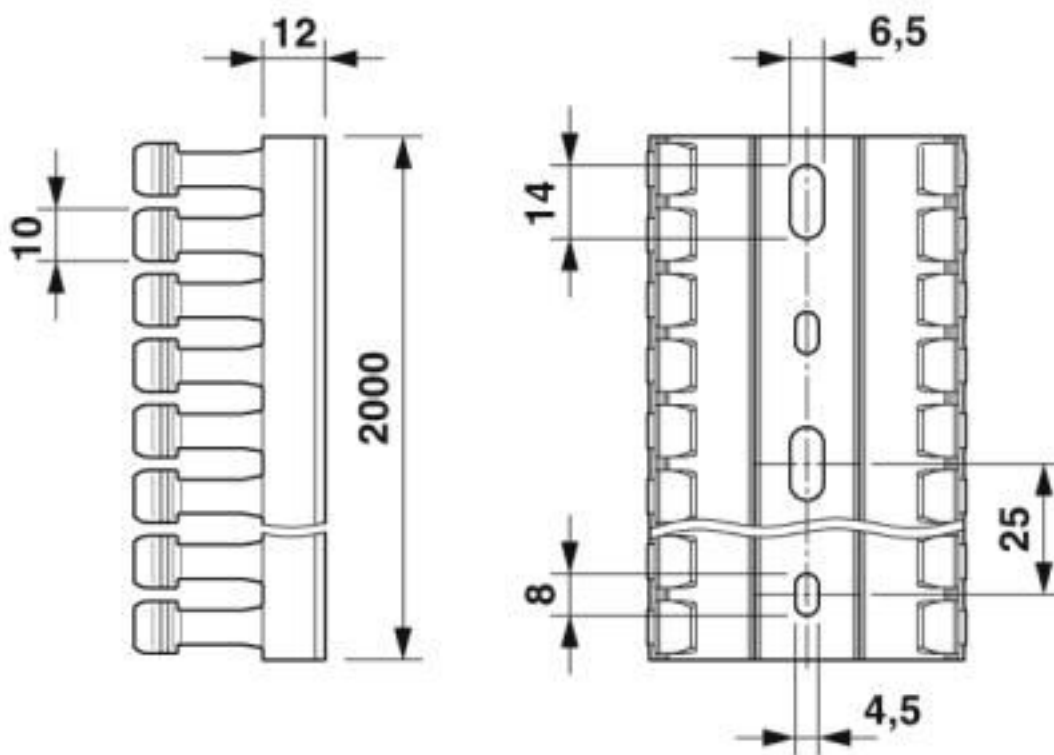

Cable duct - CD 60X40 BU - 3240313

Technical data

General

Material	PVC
Nominal cross section	1155 mm²

Standards and Regulations

Halogen-free	no
Connection in acc. with standard	CSA
Flammability rating according to UL 94	V0

Environmental Product Compliance

China RoHS	Environmentally friendly use period: unlimited = EFUP-e
	No hazardous substances above threshold values

Drawings

Dimensional drawing

Base perforation according to DIN EN 50085

Classifications

eCl@ss

eCl@ss 10.0.1	27400703
eCl@ss 4.0	27140600