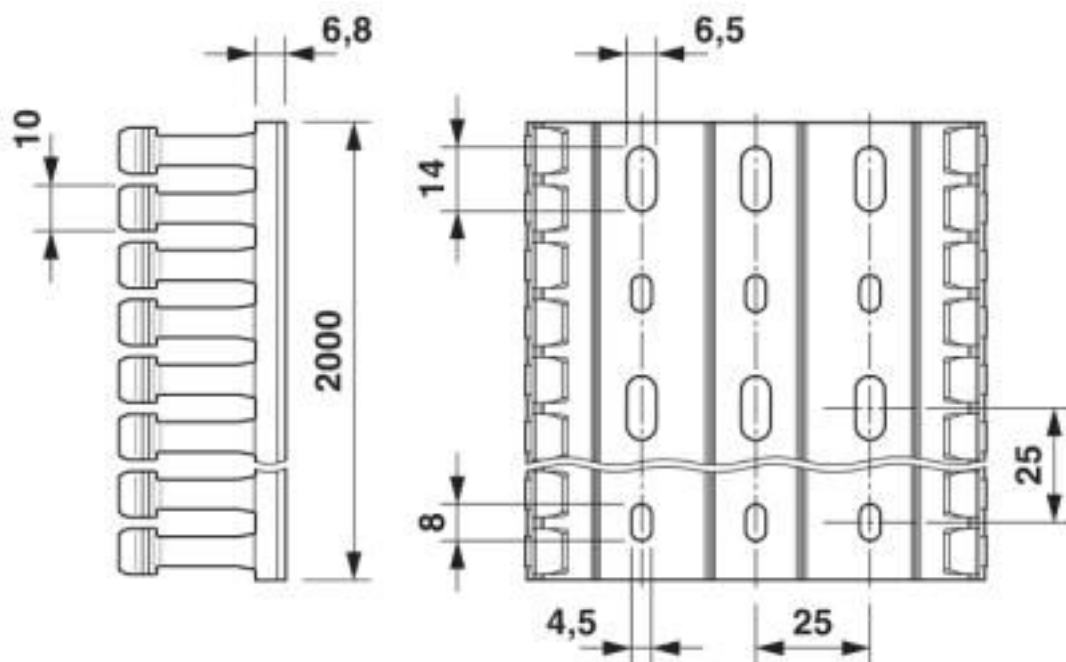

Cable duct - CD 120X60 BU - 3240326

Technical data

General

Material	PVC
Nominal cross section	4519 mm²

Standards and Regulations

Halogen-free	no
Connection in acc. with standard	CSA
Flammability rating according to UL 94	V0

Environmental Product Compliance

China RoHS	Environmentally friendly use period: unlimited = EFUP-e
	No hazardous substances above threshold values

Drawings

Dimensional drawing

Base perforation according to DIN EN 50085

Classifications

eCl@ss

eCl@ss 10.0.1	27400703
eCl@ss 4.0	27140600
eCl@ss 4.1	27140600
eCl@ss 5.0	27140600