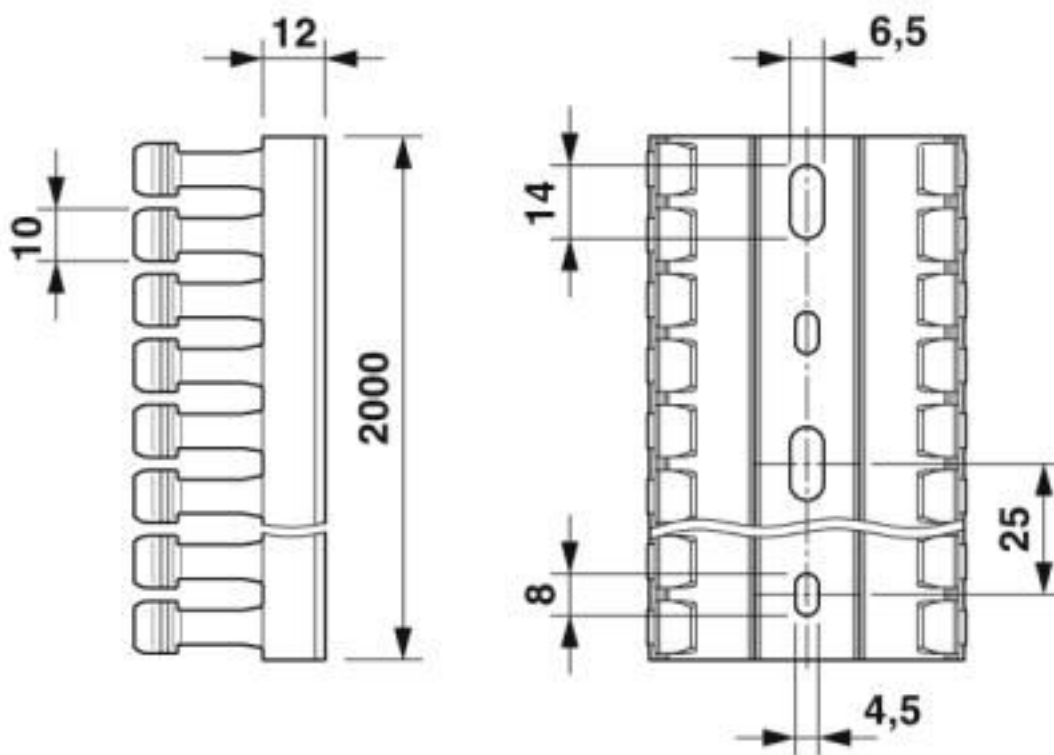

Cable duct - CD 40X40 WH - 3240624

Technical data

General

Material	PVC
Nominal cross section	749 mm²

Standards and Regulations

Halogen-free	no
Connection in acc. with standard	CSA
Flammability rating according to UL 94	V0

Environmental Product Compliance

China RoHS	Environmentally friendly use period: unlimited = EFUP-e
	No hazardous substances above threshold values

Drawings

Dimensional drawing

Base perforation according to DIN EN 50085

Classifications

eCl@ss

eCl@ss 10.0.1	27400703
eCl@ss 4.0	27140600