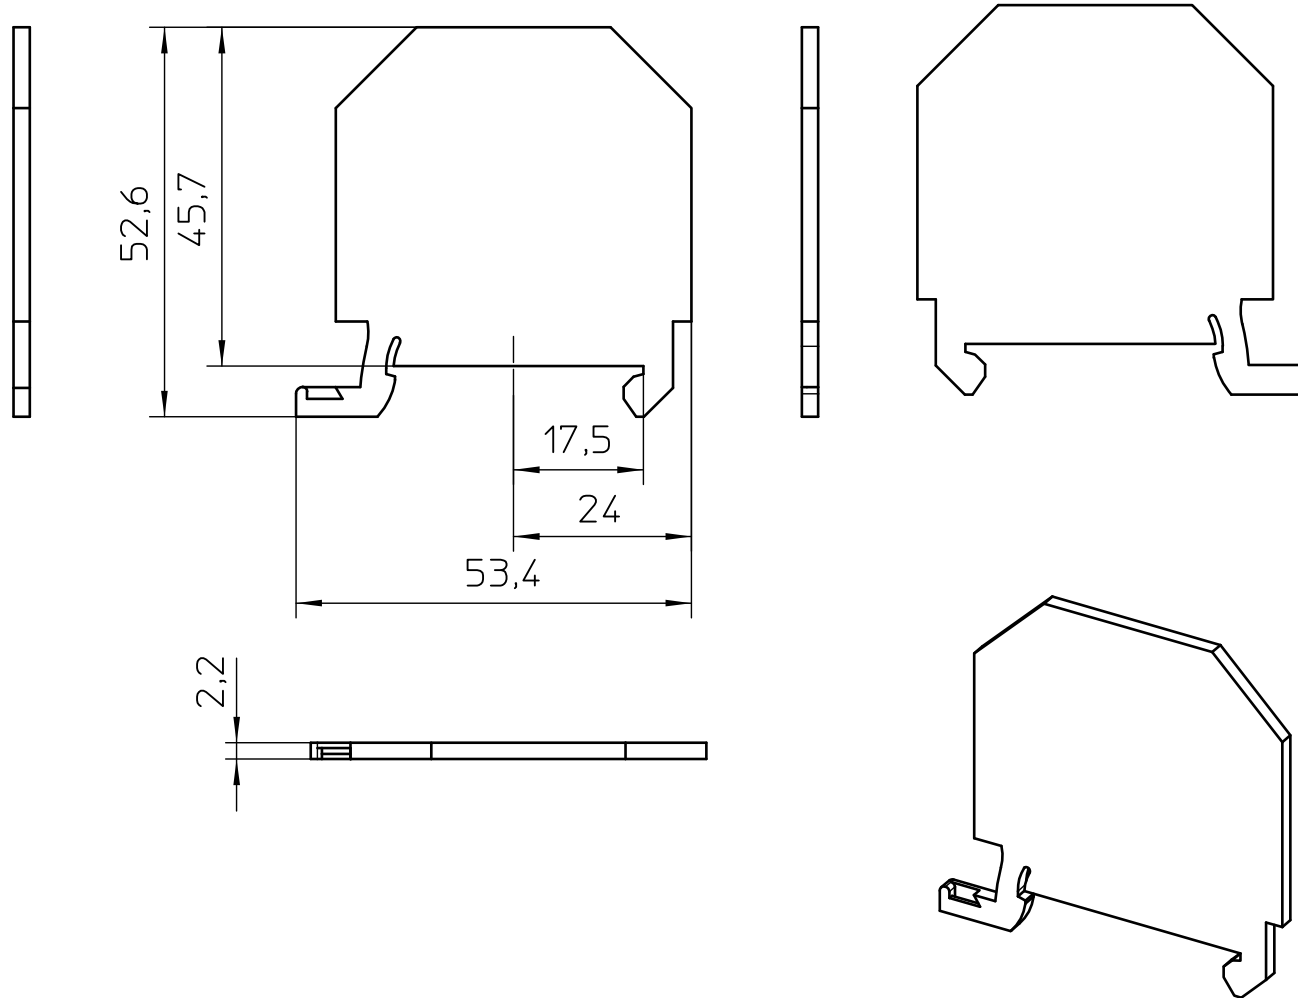

General Information
 - Simplified representation
 - Document excluded from change process
 - Linear dimensions [mm]

| | | | |
|--|-------------------|--------------------------|-------|
|  DIN A4 | document-No. / RI | date | scale |
| | 00371145 / 02 | 17.12.2017 | 1:1 |
|  | ident.-No. | document-type | |
| | 3047167 | TECDOC 2D_Productdrawing | |
| page 1 of 1 | description | | |
| ATP-UT | | | |