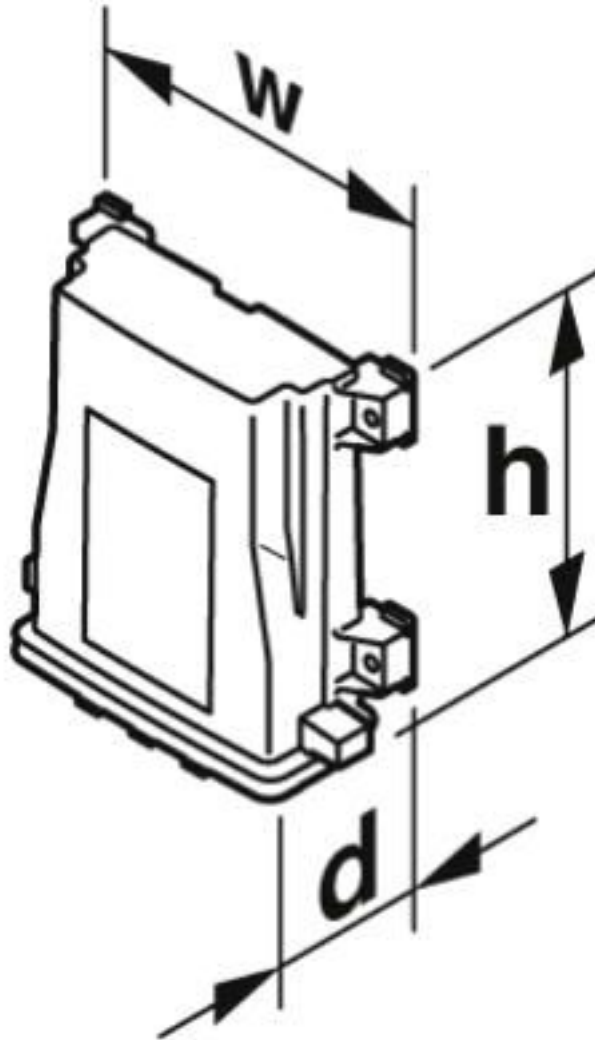

Front plate - ECS-P-122X169-L-UV1-CG - 2230007

Dimensional drawing

Classifications

eCl@ss

eCl@ss 10.0.1	27182702
eCl@ss 4.0	27180401
eCl@ss 4.1	27180401
eCl@ss 5.0	27180505
eCl@ss 5.1	27180505
eCl@ss 6.0	27180800
eCl@ss 7.0	27182702
eCl@ss 8.0	27182702
eCl@ss 9.0	27182702