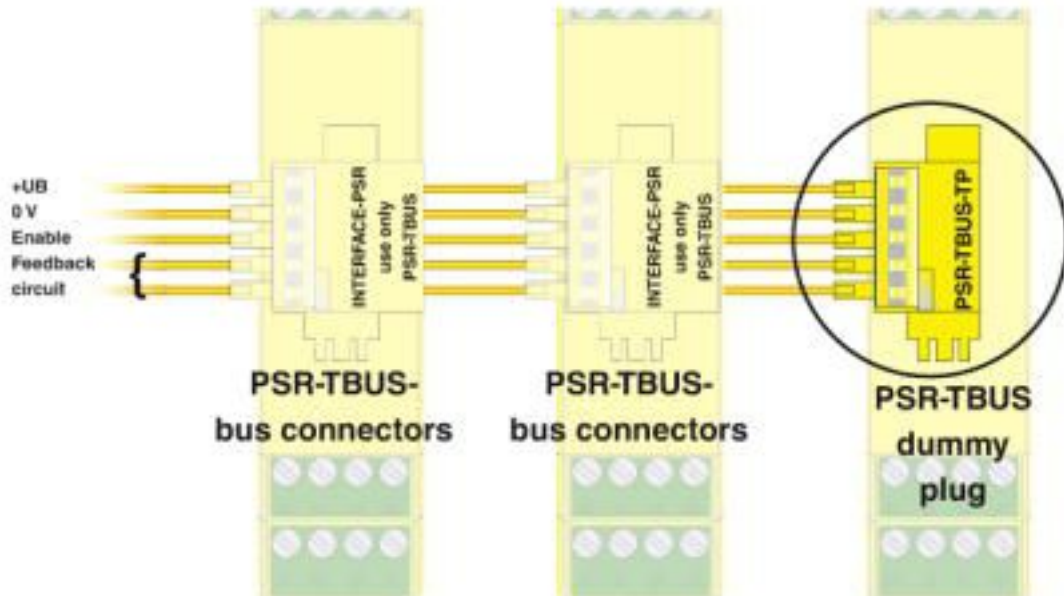

DIN rail bus connectors - PSR-TBUS-TP - 2981716

Connection diagram