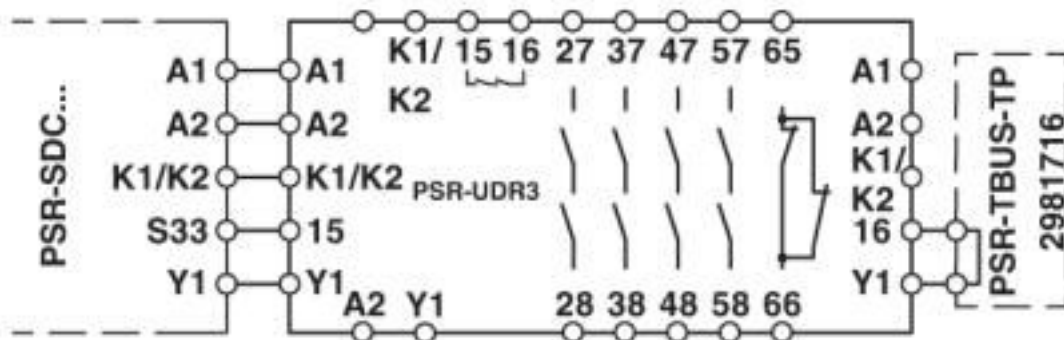

### Drawings

# DIN rail bus connectors - PSR-TBUS-TP - 2981716

Connection diagram

Circuit diagram

Circuit diagram