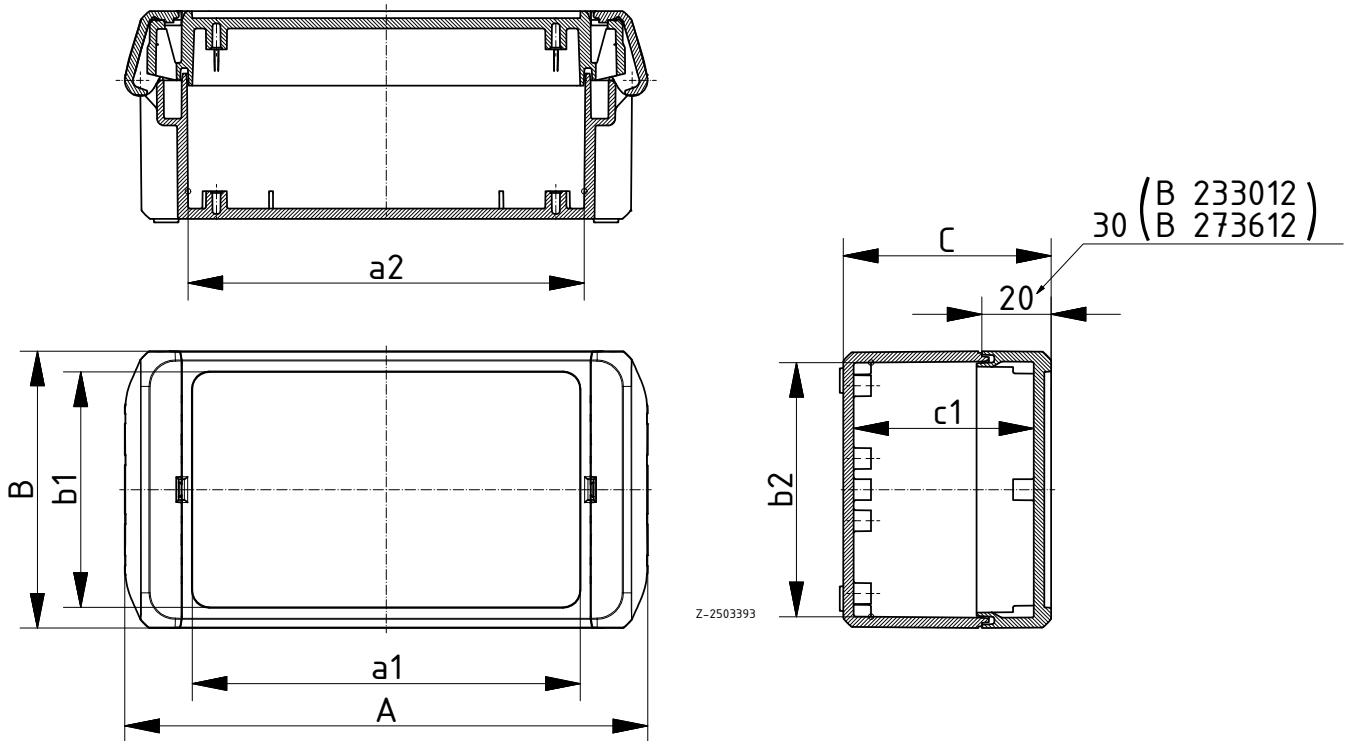

BOPLA

A Phoenix Mecano Company