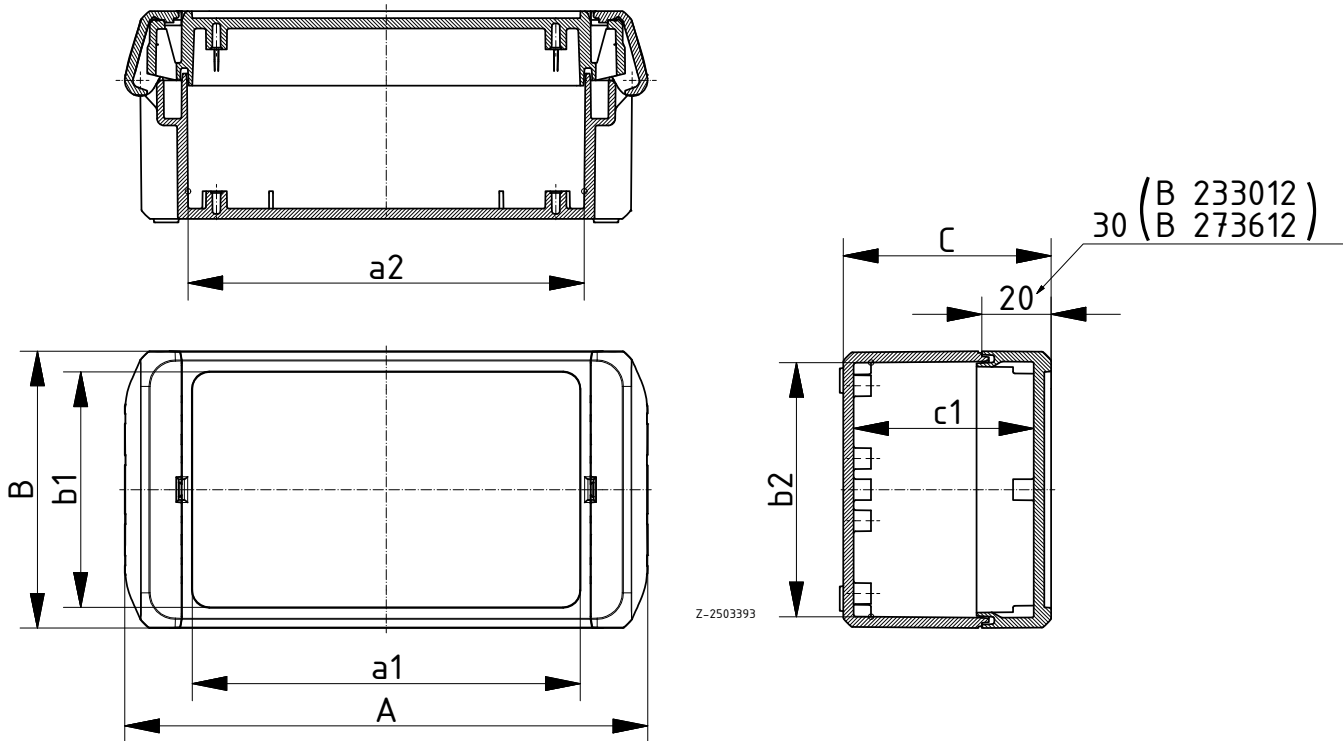

BOPLA

A Phoenix Mecano Company