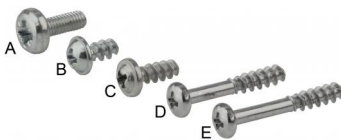

Sets of screws

Model	Order no.	Note
B FP-SHR	96700000	A (for fixing front panels)
B M-SHR 0808	96600000	B (for fixing mounting panels B M 0808)
B M-SHR	96600010	C (for fixing mounting panels B M 1008-2736)
B SHR	96300000	D (for optional screwing of enclosures B 0808 - 2617)
B SHR-2	96300002	E (for optional screwing of enclosures B 2330, B 2736)

Scope Of Delivery: PU = 4 pcs. (exception: B M-SHR 0808, PU = 2 pcs)