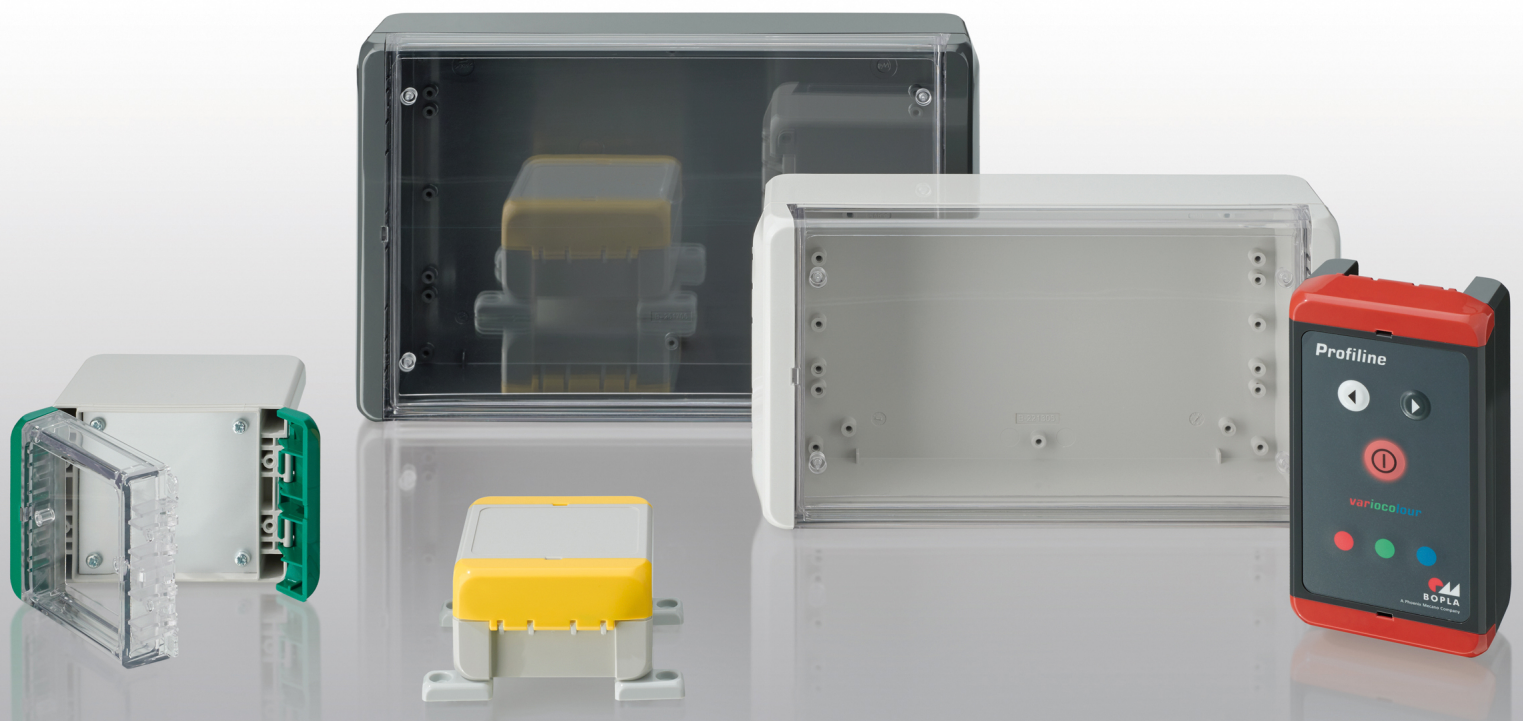

# Bocube

Detailed product information  
can be found on  
[www.bopla.de](http://www.bopla.de)

- Patented, innovative, hinged quick-release catch technology without screws: open with a screwdriver, close by hand
- 23 sizes, 138 standard combinations possible
- 2 material types: ABS or PC UL 94 V0, flame-resistant and self-extinguishing
- Captive lid with membrane keypad area, available in 2 variants: grey or crystal-clear
- Elegant design, hinged quick-release catches available in different colours
- Excellent recyclability because of mono-material plastics without injection-moulded metal parts

# Unique, innovative, versatile enclosure made of ABS or polycarbonate UL 94 V0

Bocube consists of few parts, so it can easily be mounted by hand. Open it by means of a screwdriver (size 3).

The hinged catch ensures that the lid is captive and can be used ideally as a display enclosure.

As an alternative to the hinged catch, the enclosures can be screwed. The hinged catch conceals the screws.

Wall brackets can be used for all Bocube sizes and are screwed into the drilling holes on the back of the enclosure base.

The blanking plugs allow the hinged side to be selected as required.

Rectangular front panels or PCBs can be mounted in the base (by using distance bolts) and in the lid.

Coloured hinges (tool-operated or hand-operated, as required). Transparent hinges available on request.