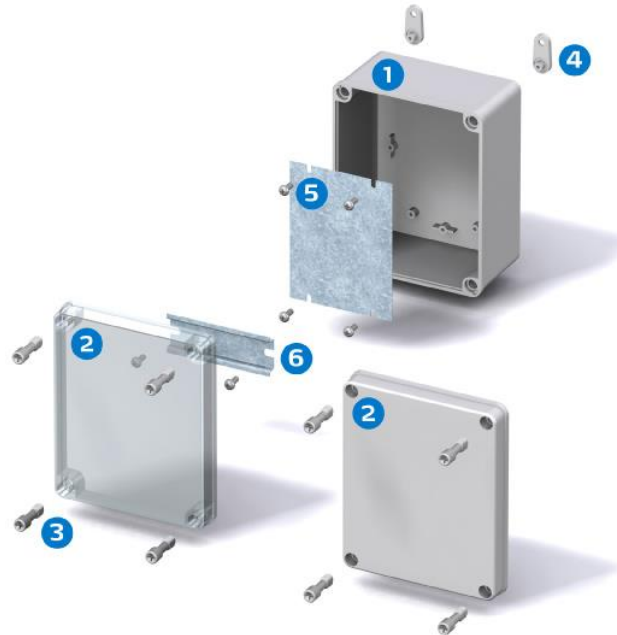

PICCOLO Enclosures

Enclosure

- 1 Base
- 2 Cover, grey or transparent
- 3 Cover screws

Accessories

- 4 Fastening lugs, 2 pcs. incl. screws
- 5 Mounting plate, electro-galvanised steel stable and impact-resistant
- 6 DIN rail different sizes TS 35