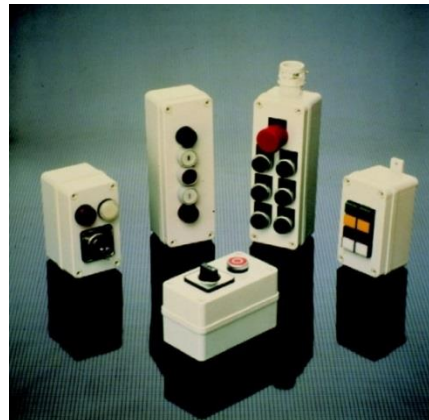

Piccolo Enclosures

Typical applications

- Housing of push buttons, terminal blocks and electronic devices