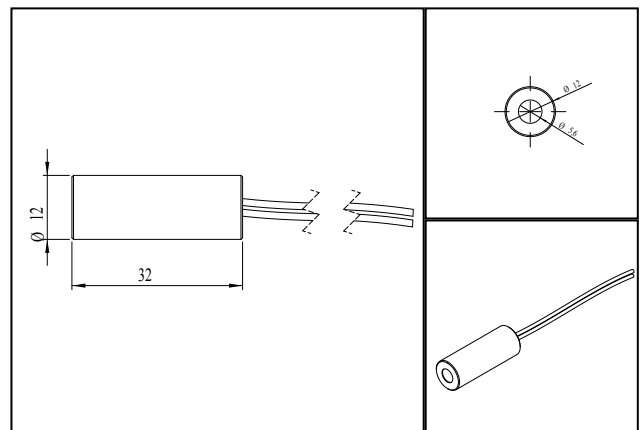

Line laser, red, 635 nm, 90 °, 2.5 mW

LH635-2.5-3(12x32)
Order Number: 70101690

Main Parameters (*)	min	typ	max	Unit
Wavelength		635		nm
Optical Output Power		2.5		mW
Operating Voltage	2.7	3	3.3	V DC
Operating Current	20	30	45	mA
Operating Temperature	-20		50	°C
Storage Temperature	-40		80	°C

Main Data

Warranty 1 years

Technical Parameters

Lifetime	> 5,000 h
RoHS	yes

Optical Parameters

Beam Shape	Line
Laser Class	1
Divergence	H - 1.0 mrad
Fan Angle	90 °
Line Thickness	<1.5mm@1.5m
Operating Distance	1.5 m
Optics	glass lens AR coated
Laser technology	Single Mode Diode
Focus	fixed (1500mm)

Electrical Parameters

Potential of Housing	isolated

Mechanical Parameters

Size	Ø12x32 mm
Material	aluminium
Cable length	100 mm
Wire type	Belden, Typ 1007, 26AWG
Output Aperture	4.5 mm
Housing Color	black
Weight	7 g
Stripping of wire	5 mm

(*) Over the complete operating temperature range

Features

- Operating Voltage 3V DC
- Laser Class 1
- Fan angle 90°
- Fixed focus
- Compact size

Picture

Cable color

Ground		black	GND
Positive		red	2.7 - 3.3, typ 3 V DC

Drawing

Safety Label

Valid Revision

4 | 26-APR-2023