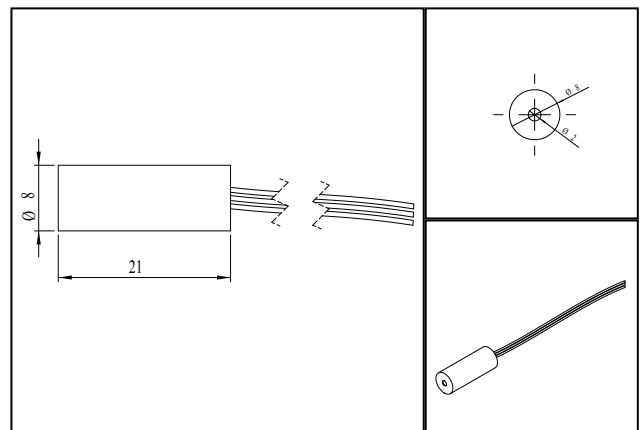

Dot laser, red, 650 nm, 1 mW

DI650-1-3(8x21)-ADJ
Order Number: 70103786

Main Parameters (*)	min	typ	max	Unit
Wavelength		650		nm
Optical Output Power		1		mW
Operating Voltage	2.7	3	3.3	V DC
Operating Current	10	20	30	mA
Operating Temperature	-20		50	°C
Storage Temperature	-40		80	°C

Main Data

Warranty 1 years

Technical Parameters

Lifetime	> 5,000 h
RoHS	yes

Optical Parameters

Beam Shape	Dot
Laser Class	2
Divergence	1 - 1.5 mrad
Size of Laserdot	adjustable
Operating Distance	10 m
Optics	glass lens AR coated
Laser technology	Single Mode Diode
Focus	adjustable

Electrical Parameters

Potential of Housing	isolated
Power Supply	LFNT-3

Mechanical Parameters

Size	Ø8x21 mm
Material	aluminium
Cable length	100 mm
Wire type	26AWG, 0,14mm²
Output Aperture	2 mm
Housing Color	black
Weight	3.4 g
Stripping of wire	5 mm

(*) Over the complete operating temperature range

Features

- Laser Class 2
- Operating Voltage 3 V DC
- Adjustable focus
- Glass lenses anti reflex coated
- Compact size

Picture

Cable color

Ground		blue	GND
Positive		red	2.7 - 3.3, typ 3 V DC

Drawing

Safety Label

Valid Revision

8 | 11-FEB-2021