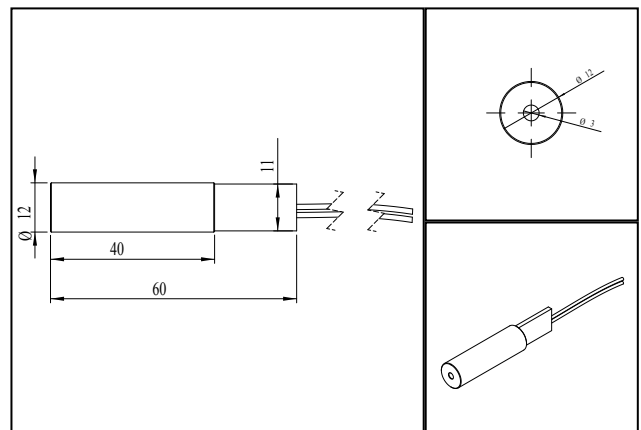

Electrical Parameters

Potential of Housing	isolated
Power Supply	LFNT-3

Mechanical Parameters

Size	Ø12x60 mm
Material	aluminium
Cable length	100 mm
Wire type	26AWG, 0,14mm ²
Output Aperture	3 mm
Housing Color	black
Weight	13.5 g
Stripping of wire	5 mm

(*) Over the complete operating temperature range

Features

- Operating Voltage 3V DC
- Fixed focus
- Laser Class 2
- Compact size

Picture

Cable color

Ground		blue	GND
Positive		red	2.7 - 3.3, typ 3 V DC

Drawing