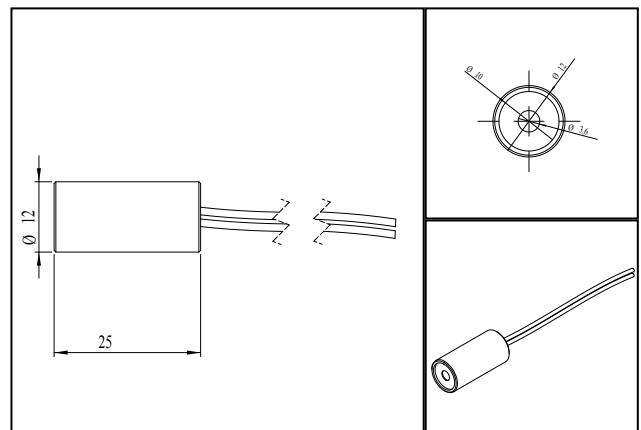

Dot laser, red, 635 nm, 1 mW

DD635-1-5(12x25)15mmat1000mm
Order Number: 70106596

Main Parameters (*)	min	typ	max	Unit
Wavelength		635		nm
Optical Output Power		1		mW
Operating Voltage	4.5	5	5.5	V DC
Operating Current	15	25	40	mA
Operating Temperature	-20		50	°C
Storage Temperature	-40		80	°C

Main Data

Warranty 1 years

Technical Parameters

Lifetime	> 5,000 h
RoHS	yes

Optical Parameters

Beam Shape	Dot
Laser Class	2
Divergence	D - 0.5 mrad
Beam Diameter	5 mm
Size of Laserdot	<15mm@1m
Operating Distance	1 m
Optics	glass lens AR coated
Laser technology	Single Mode Diode
Focus	fixed (1000mm)

Electrical Parameters

Potential of Housing	isolated
Power Supply	LFNT-5

Mechanical Parameters

Size	Ø12x25 mm
Material	aluminium
Cable length	100 mm
Wire type	Belden, Typ 1007, 26AWG
Output Aperture	5 mm
Housing Color	black
Weight	7 g
Stripping of wire	5 mm

(*) Over the complete operating temperature range

Features

- Laser Class 2
- Operating Voltage 5 V DC
- Compact size
- For light barrier
- Fixed focus

Picture

Cable color

Ground		black	GND
Positive		red	4.5 - 5.5, typ 5 V DC

Drawing

Safety Label

Valid Revision

5 | 28-JUN-2022