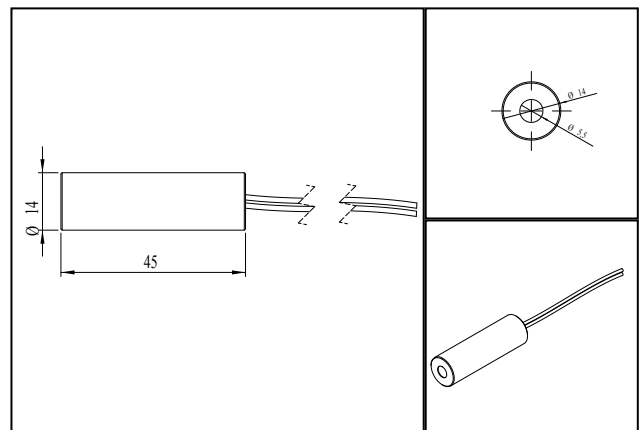

Drawing

Safety Label

Valid Revision

8 | 09-SEP-2022