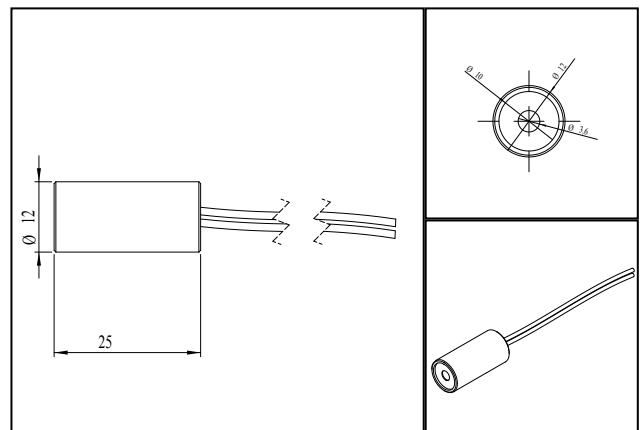

Dot laser, red, 635 nm, 1 mW

DD635-1-5(12x25)
Order Number: 70107586

Main Parameters (*)	min	typ	max	Unit
Wavelength		635		nm
Optical Output Power		1		mW
Operating Voltage	4.5	5	5.5	V DC
Operating Current	15	31	45	mA
Operating Temperature	-20		50	°C
Storage Temperature	-40		80	°C

Main Data

Warranty 1 years

Technical Parameters

Lifetime > 5,000 h
RoHS yes

Optical Parameters

Beam Shape Dot
Laser Class 2
Divergence D - 0.5 mrad
Beam Diameter 5 mm
Size of Laserdot <2..3mm@5m
Operating Distance 50 m
Optics glass lens AR coated
Laser technology Single Mode Diode
Focus collimated

Electrical Parameters

Potential of Housing isolated
Power Supply LFNT-5

Mechanical Parameters

Size Ø12x25 mm
Material aluminium
Cable length 100 mm
Wire type Belden, Typ 1007, 26AWG
Output Aperture 5 mm
Housing Color black
Weight 7 g
Stripping of wire 5 mm

(*) Over the complete operating temperature range

Features

- Compact size
- Laser Class 2
- Operating Voltage 5 V DC
- Glass lenses anti reflex coated
- Image processing

Picture

Cable color

Ground		black	GND
Positive		red	4.5 - 5.5, typ 5 V DC

Drawing

Safety Label

Valid Revision

11 | 21-APR-2021