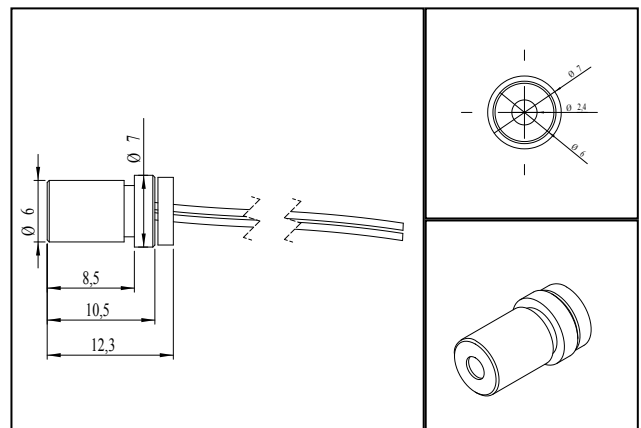

Drawing

Safety Label

Valid Revision

9 | 25-MAR-2022