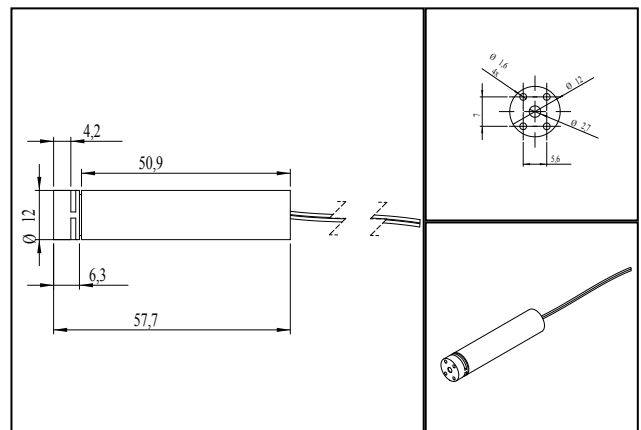

Electrical Parameters

Potential of Housing isolated
Power Supply LFNT-3

Mechanical Parameters

Size	Ø12x60 mm
Material	aluminium
Cable length	100 mm
Wire type	26AWG, 0,14mm ²
Output Aperture	3 mm
Housing Color	black

Weight	27 g
Stripping of wire	5 mm

(*) Over the complete operating temperature range

Picture

Cable color

Ground		blue	GND
Positive		red	2.7 - 3.3, typ 3 V DC

Drawing

Safety Label

Valid Revision