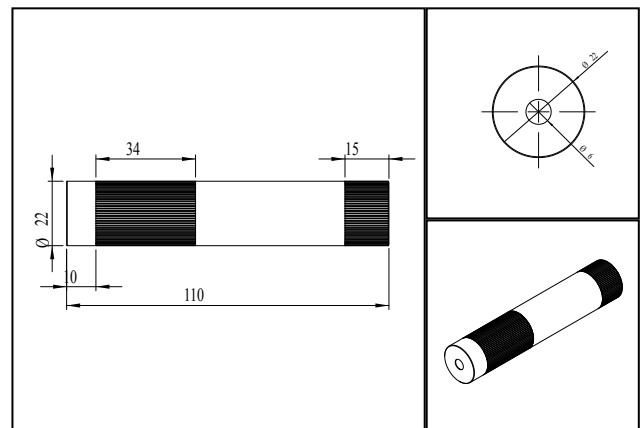

Drawing

Safety Label

Valid Revision

8 | 26-APR-2023