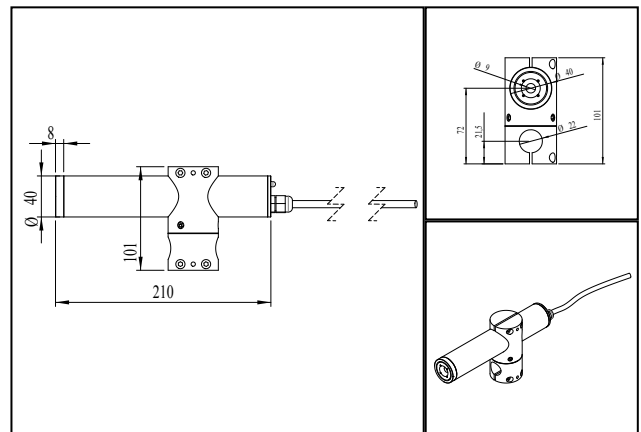

Line laser, red, 658 nm, 90 °, 50 mW

LB658-50-230(40x210)
Order Number: 70110227

Main Parameters (*)	min	typ	max	Unit
Wavelength		658		nm
Optical Output Power		50		mW
Operating Voltage	207	230	253	V AC
Operating Current	5	10	15	mA
Operating Temperature	-20		50	°C
Storage Temperature	-40		80	°C

Main Data

Warranty 1 years

Technical Parameters

Lifetime > 10,000 h
RoHS yes

Optical Parameters

Beam Shape	Line
Laser Class	2M
Divergence	B - 0.3 mrad
Fan Angle	90 °
Line Thickness	<3mm@7m
Operating Distance	25 m
Optics	glass lens AR coated
Laser technology	Single Mode Diode
Focus	fixed (7.0m)

Electrical Parameters

Potential of Housing isolated
Connector AC CEE 7/7

Mechanical Parameters

Size	Ø40x210 mm
Material	aluminium
Cable length	1,750 mm
Wire type	H05VV-F
Output Aperture	8 mm
Weight	920 g

(*) Over the complete operating temperature range

Features

- Operating Voltage 230 V AC
- Laser Class 2M
- High Power
- Glas lenses anti reflex coated
- Uniform line thickness

Picture

Drawing

Safety Label

Valid Revision

1 | 08-SEP-2022