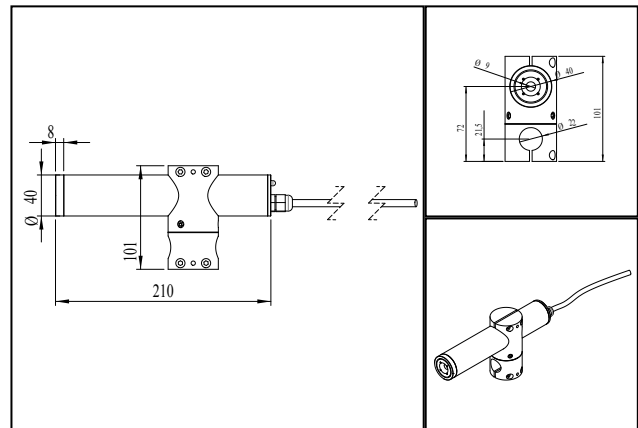

Line laser, green, 532 nm, 90 °, 50 mW

LD532-50-230(40x210)
Order Number: 70112764

Main Parameters (*)	min	typ	max	Unit
Wavelength		532		nm
Optical Output Power		50		mW
Operating Voltage	207	230	253	V AC
Operating Current	5	10	15	mA
Operating Temperature	15		30	°C
Storage Temperature	-40		80	°C

Main Data

Warranty 1 years

Technical Parameters

Lifetime > 10,000 h
RoHS yes

Optical Parameters

Beam Shape	Line
Laser Class	2M
Divergence	D - 0.5 mrad
Fan Angle	90 °
Line Thickness	<3mm@7m
Operating Distance	30 m
Optics	glass lens AR coated
Beam Mode	TEM00
Laser technology	YVO4+KTP
Stability	+/- 20% @ 15-30°C
Focus	fixed (7.0m)
Warm up time	< 15 min

Electrical Parameters

Potential of Housing isolated
Connector AC CEE 7/7

Mechanical Parameters

Size	Ø40x210 mm
Material	aluminium
Cable length	1,750 mm
Wire type	H05VV-F
Output Aperture	8 mm
Weight	920 g

(*) Over the complete operating temperature range

Features

- Operating Voltage 230 V AC
- Glas lenses anti reflex coated
- Laser Class 2M
- High power
- Uniform line thickness

Picture

Drawing

Safety Label

Valid Revision

7 | 08-SEP-2022