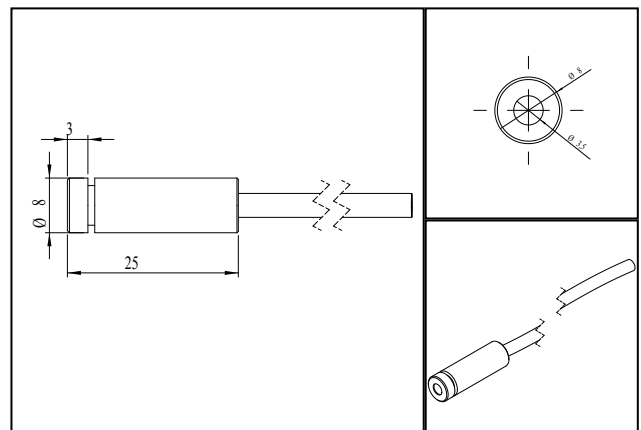

Dot laser, red, 650 nm, 1 mW

DC650-1-3(8x25)-C500
Order Number: 70114331

Main Parameters (*)	min	typ	max	Unit
Wavelength		650		nm
Optical Output Power		1		mW
Operating Voltage	2.7	3	3.3	V DC
Operating Current	10	20	30	mA
Operating Temperature	-20		50	°C
Storage Temperature	-40		80	°C

Main Data

Warranty 1 years

Technical Parameters

Lifetime > 5,000 h
RoHS yes

Optical Parameters

Beam Shape Dot
Laser Class 2
Divergence C - 0.4 mrad
Size of Laserdot adjustable
Operating Distance 10 m
Optics glass lens AR coated
Laser technology Single Mode Diode
Focus adjustable

Electrical Parameters

Potential of Housing isolated
Power Supply LFNT-3

Mechanical Parameters

Size Ø8x25 mm
Material aluminium
Cable length 500 mm
Wire type 22AWG / black,white
Output Aperture 3.5 mm
Housing Color black
Weight 12 g
Stripping of wire 5 mm

(*) Over the complete operating temperature range

Features

- Operating Voltage 3 V DC
- Laser Class 2
- Low power consumption
- Compact size
- Adjustable focus

Picture

Cable color

Ground		black	GND
Positive		white	2.7 - 3.3, typ 3 V DC

Drawing

Safety Label

Valid Revision

2 | 15-JUN-2011