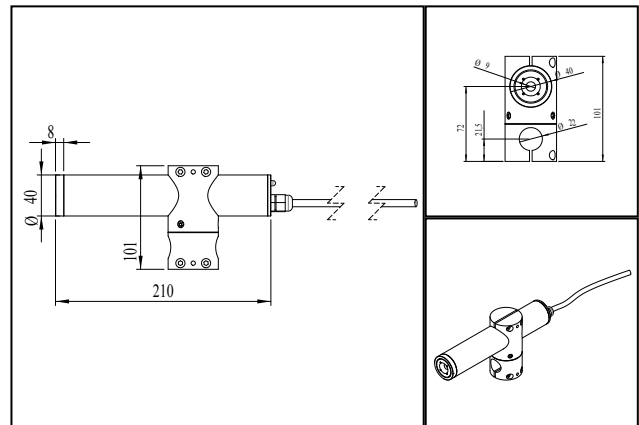

Drawing

Safety Label

Valid Revision

1 | 01-APR-2022