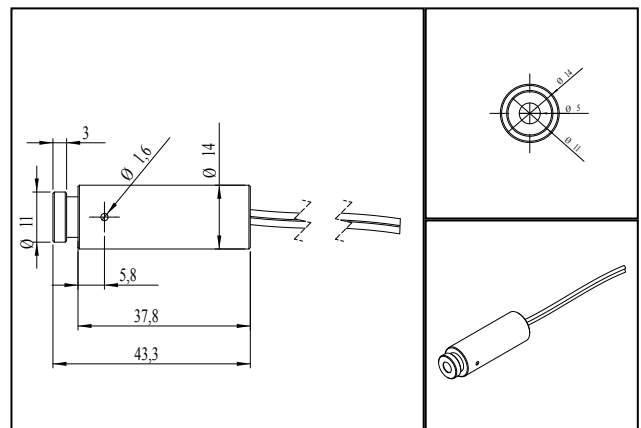

Dot laser, blue, 405 nm, 1 mW

DD405-1-3(14x45)
Order Number: 70115505

Main Parameters (*)	min	typ	max	Unit
Wavelength		405		nm
Optical Output Power		1		mW
Operating Voltage	2.7	3	3.3	V DC
Operating Current	30	60	90	mA
Operating Temperature	0		50	°C
Storage Temperature	-40		80	°C

Main Data

Warranty 1 years

Technical Parameters

Lifetime > 5,000 h
RoHS yes

Optical Parameters

Beam Shape Dot
Laser Class 2
Divergence D - 0.5 mrad
Size of Laserdot adjustable
Operating Distance 10 m
Optics glass lens AR coated
Laser technology diode
Focus adjustable

Electrical Parameters

Potential of Housing isolated
Power Supply LFNT-3

Mechanical Parameters

Size Ø14x45 mm
Material aluminium
Cable length 100 mm
Wire type 26AWG, 0,14mm²
Output Aperture 5 mm
Weight 16 g

(*) Over the complete operating temperature range

Features

- Blue Lasermodule
- Operating Voltage 3 V DC
- Glas lenses anti reflex coated
- Laser Class 2
- Adjustable focus

Picture

Cable color

Ground		black	GND
Positive		red	2.7 - 3.3, typ 3 V DC

Drawing

Safety Label

Valid Revision

4 | 05-MAY-2022