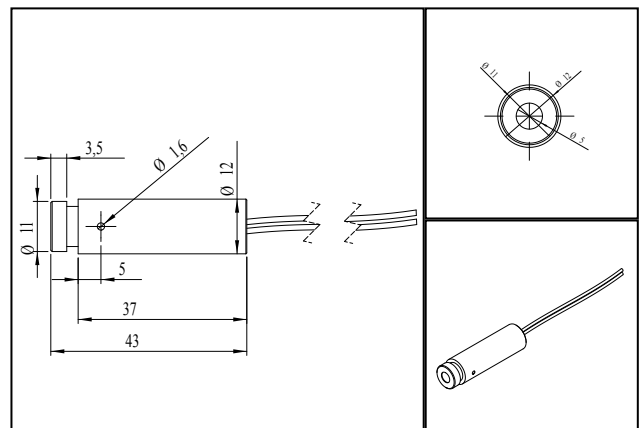

Drawing

Safety Label

Valid Revision

3 | 30-AUG-2022