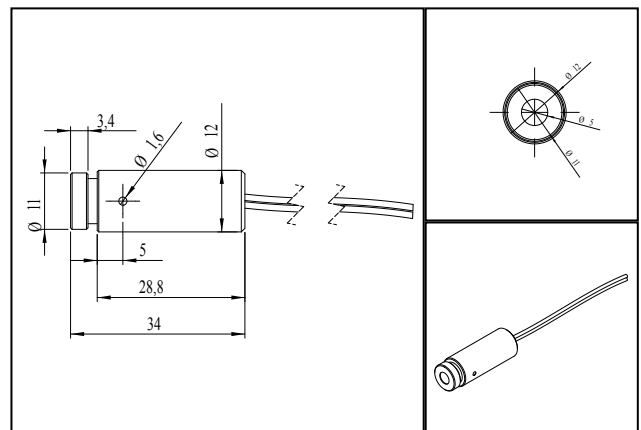

Dot laser, red, 650 nm, 0.4 mW

DD650-0.4-3(12x34)
Order Number: 70118001

Main Parameters (*)	min	typ	max	Unit
Wavelength		650		nm
Optical Output Power		0.4		mW
Operating Voltage	2.7	3	3.3	V DC
Operating Current	10	18	30	mA
Operating Temperature	-20		50	°C
Storage Temperature	-40		80	°C

Main Data

Warranty 1 years

Technical Parameters

Lifetime > 5,000 h
RoHS yes

Optical Parameters

Beam Shape Dot
Laser Class 1
Divergence D - 0.5 mrad
Size of Laserdot adjustable
Operating Distance 10 m
Optics glass lens AR coated
Laser technology Single Mode Diode
Focus adjustable

Electrical Parameters

Potential of Housing isolated
Power Supply LFNT-3

Mechanical Parameters

Size Ø12x34 mm
Material Brass
Cable length 100 mm
Wire type 26AWG, 0,14mm²
Output Aperture 5 mm
Housing Color black
Weight 17 g
Stripping of wire 5 mm

(*) Over the complete operating temperature range

Features

- Operating Voltage 3 V DC
- Adjustable focus
- Small laser head
- Laser Class 1

Picture

Cable color

Ground black GND
Positive red 2.7 - 3.3, typ 3 V DC

Drawing

Safety Label

Valid Revision

4 | 04-APR-2022