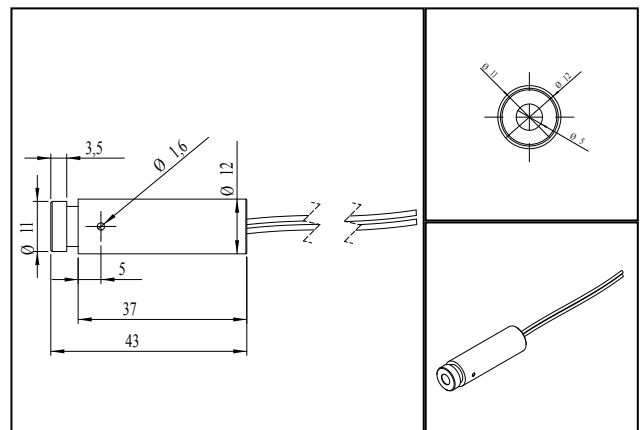

Dot laser, red, 635 nm, 0.4 mW

DD635-0.4-24(12x45)
Order Number: 70118063

Main Parameters (*)	min	typ	max	Unit
Wavelength		635		nm
Optical Output Power		0.4		mW
Operating Voltage	23.6	24	24.4	V DC
Operating Current	2	5	15	mA
Operating Temperature	-20		50	°C
Storage Temperature	-40		80	°C

Main Data

Warranty 1 years

Technical Parameters

Lifetime > 5,000 h
RoHS yes

Optical Parameters

Beam Shape Dot
Laser Class 1
Divergence D - 0.5 mrad
Size of Laserdot adjustable
Operating Distance 10 m
Optics glass lens AR coated
Laser technology Single Mode Diode
Focus adjustable

Electrical Parameters

Potential of Housing isolated

Mechanical Parameters

Size Ø12x45 mm
Material aluminium
Cable length 100 mm
Wire type 26AWG, 0,14mm²
Output Aperture 3.5 mm
Housing Color black
Weight 17 g
Stripping of wire 5 mm

(*) Over the complete operating temperature range

Features

- Operating Voltage 24 V DC
- Adjustable focus
- Small laser head
- Laser Class 1

Picture

Cable color

Ground		black	GND
Positive		red	23.6 - 24.4, typ 24 V DC

Drawing

Safety Label

Valid Revision

4 | 16-AUG-2023