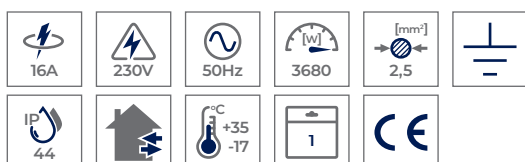

WT-CMP1M

AD CMP/EXTREM

Adapter camping Extrem
EXTREM camping adapter

KEL
EXTREM

Indeks Index	EAN	Model	Opis Description
T-07420	5903874956044	AD-1 CAMPING 16A 3P	Adapter Redukcja Przejściówka 16A 3P/230V IP44 604

AD-1 CAMPING