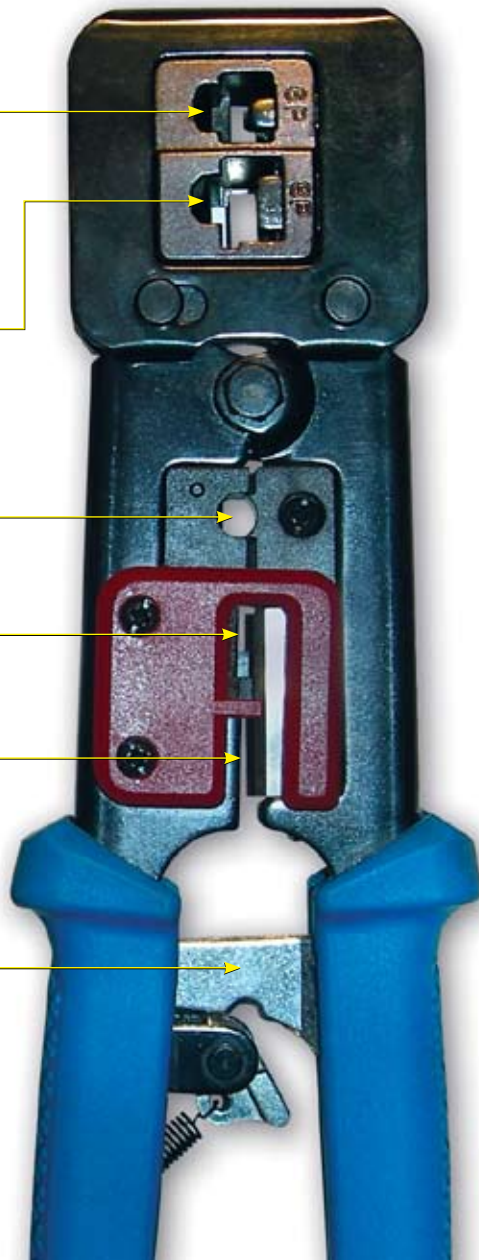

EZ-RJPRO HD Crimp Tool

Designed to crimp EZ-RJ45's on the big stuff!

Perfect for Cat5e, CAT6 & Cat5e/Cat6 shielded cables.

EZ-RJPRO™ HD Crimp Tool

Designed for the professional installer with a ratcheted, high leverage, ultra stable platform for consistent, repeatable terminations. Crimp cables with larger jacket and conductor OD's and be assured that every termination will meet FCC specifications.

Compatible with all EZ-RJ45® and EZ-RJ12/11 connectors as well as all standard modular plugs, except AMP.

- Zero flex frame prevents torque loss during the crimping cycle
- Tool steel die head assembly provides 360° of connector support during crimp
- Clean, ultra flush trim on the EZ-RJ45® extended conductors
- Expanded surface area on contact drivers delivers full, uniform crimp force
- Built in wire cutter and strippers

Marking/Packaging

- Clamshell(C) or boxed

Technical Data

- Dimensions: 8 ½" X 2 ½"
- Weight: 1 lb. 2.3 oz

Ordering Information

Description	P/N	UPC CODE
EZ-RJPRO™ HD Crimp Tool	100054C	899740002203
Replacement Blade Set	100054BL	899740002623
<small>Under Guard Blades (2/Set) and EZ-RJ45 & RJ12/11 Blades (1 each) 4 pc/Clamshell</small>		

Round Cable Stripper

Flat Cable Stripper

Cable Cutter

Ratchet Mechanism with Quick Release

Connectors You May Need

EZ-RJ45® Cat 5/5e Connector

Part #	Description
100003C	EZ-RJ45 Connectors, 50 Pc. Clamshell
100003B	EZ-RJ45 Connectors, 100 Pc. Box
105003	EZ-RJ45 Connectors, Bulk Package, 500 Pc. Min.
100015	EZ-RJ45 Connectors, 15 Pc. Clamshell
202003J	EZ-RJ45 Cat 5/5e Connectors, Jar of 100.