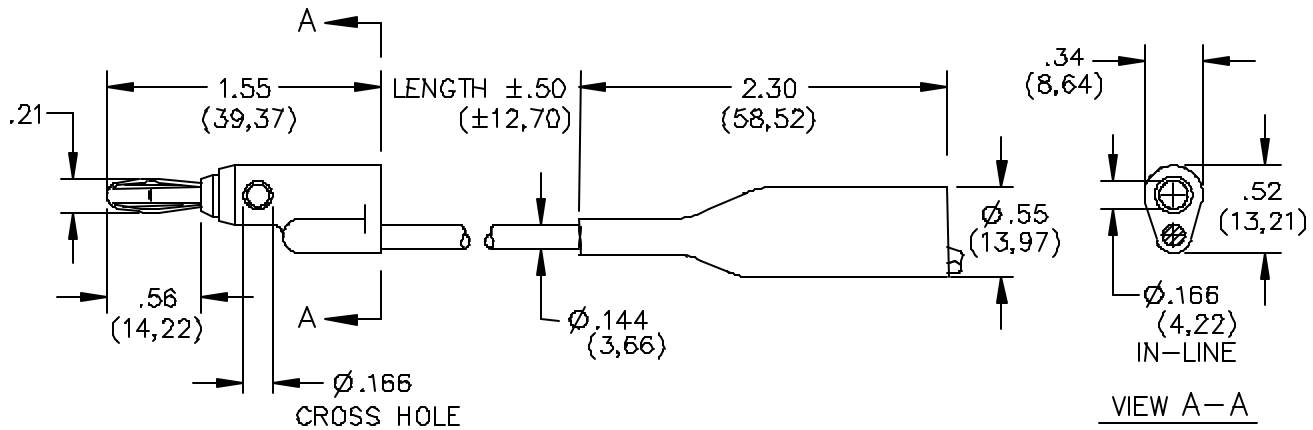

Model 1166 & 6357 Kit Alligator Clip To Multi-Stacking Banana Plug Patch Cord

FEATURES:

- Pomona's Alligator Clip to Stacking Banana Plug Patch Cord offers quick attachment to terminals up to .300" O.D.
- The patch cord features a medium size alligator clip with a flex boot for insulation protection. The banana plug spring is Beryllium Copper for long insertion life.
- The banana plug has vertical and horizontal stacking capability.
- The wire conductor has a high number of strands for excellent wire flexibility.
- The banana plug is molded directly to the wire for added pull strength.

MATERIALS:

Insulated Alligator:

Body: Steel, Nickel Plated

Insulator Boot: Vinyl, Color matches wire color

Wire: 18 AWG, Stranding 65 x 36 t.c., PVC

Insulated, 0.144" (3.66 mm) O.D.

Marking: Pomona 1166-XX-*

Operating Temperature: +50°C Max.

Operating Voltage: Hand-held testing: 30VAC/ .30 VAC Max.

Hands Free Testing in controlled voltage environments: 150 WVDC

Current: 5 Amperes

ORDERING INFORMATION: Model 1166-XX-*
XX = Wire Length, Standard Lengths: 4" (10.16cm), 8" (20.32cm), 12" (30.48cm), 24" (60.96cm), 36" (91.44cm), 48" (121.92cm) & 60" (152.4cm).
Additional lengths can be quoted upon request.

* = Available in all ten colors

Ordering Example: 1166-12-2 Patch cord is 12" (30.48cm), color is red.

6357-XX Kit contains 10 patch cords, one each of 10 colors.

All dimensions are in inches. Tolerances (except noted): .xx = ±.02" (.51 mm), .xxx = ± .005" (.127 mm).