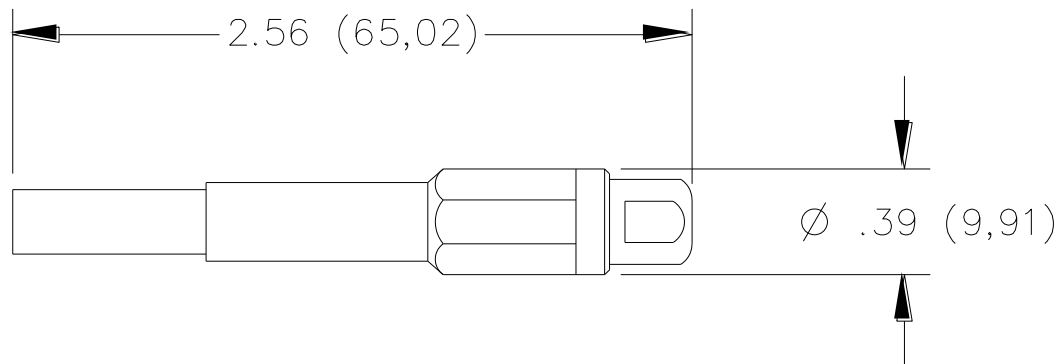

**Model 122505A, 122506A & Assembly Instructions**  
**Do-It-Yourself Retractable Sheath Banana Plug****Model 122505A****Model 122506A**

## Features

- Models 122505A and 122506A accepts 18 to 22 AWG wire.
- Ideal for creating a special patch cord length.
- Spring loaded retractable sheath offers versatile use in sheathed and non-sheathed style of banana jacks.

All dimensions are in inches. Tolerances (except noted): .xx = ±.02" (.51 mm),  
.xxx = ±.005" (.127 mm). All specifications are to the latest revisions.  
Specifications are subject to change without notice. Registered trademarks are  
the property of their respective companies.