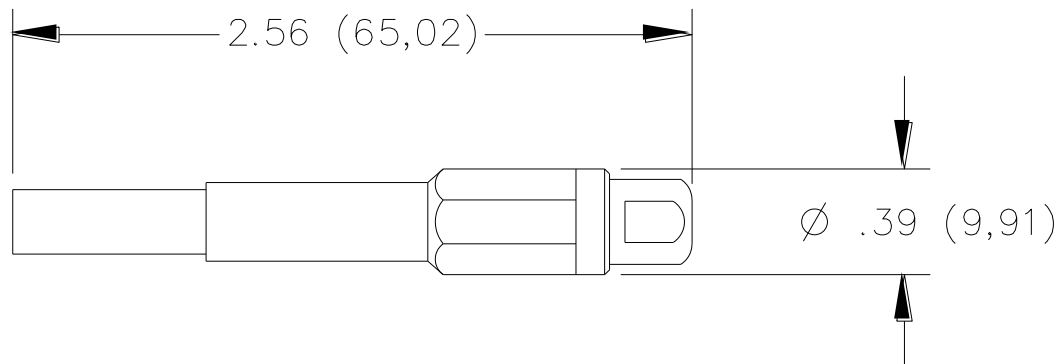

Model 122505A, 122506A & Assembly Instructions
Do-It-Yourself Retractable Sheath Banana Plug**Model 122505A****Model 122506A**

Features

- Models 122505A and 122506A accepts 18 to 22 AWG wire.
- Ideal for creating a special patch cord length.
- Spring loaded retractable sheath offers versatile use in sheathed and non-sheathed style of banana jacks.

Materials

Insulation: Lucel Acetal Polymer (N127)
Contact: Nickel Plated Brass & Beryllium Copper

Ratings

Voltage: CAT II 300V, CAT III 150V (when assembled properly)
Maximum voltage for *hands free use* in controlled testing environments: 1000V
Temperature: -10°C to +80°C (+14°F to +176°F)
Current: 20 A

All dimensions are in inches. Tolerances (except noted): .xx = ±.02" (.51 mm), .xxx = ±.005" (.127 mm). All specifications are to the latest revisions. Specifications are subject to change without notice. Registered trademarks are the property of their respective companies.

Model 122505A, 122506A & Assembly Instructions
Do-It-Yourself Retractable Sheath Banana Plug**Assembly Instructions**

1. Slide clamp nut and split collet over wire.
2. Solder wire to body.
3. Tighten clamp nut.
4. Slide spring over banana plug body.
5. Slide sheath over banana plug body until snap.