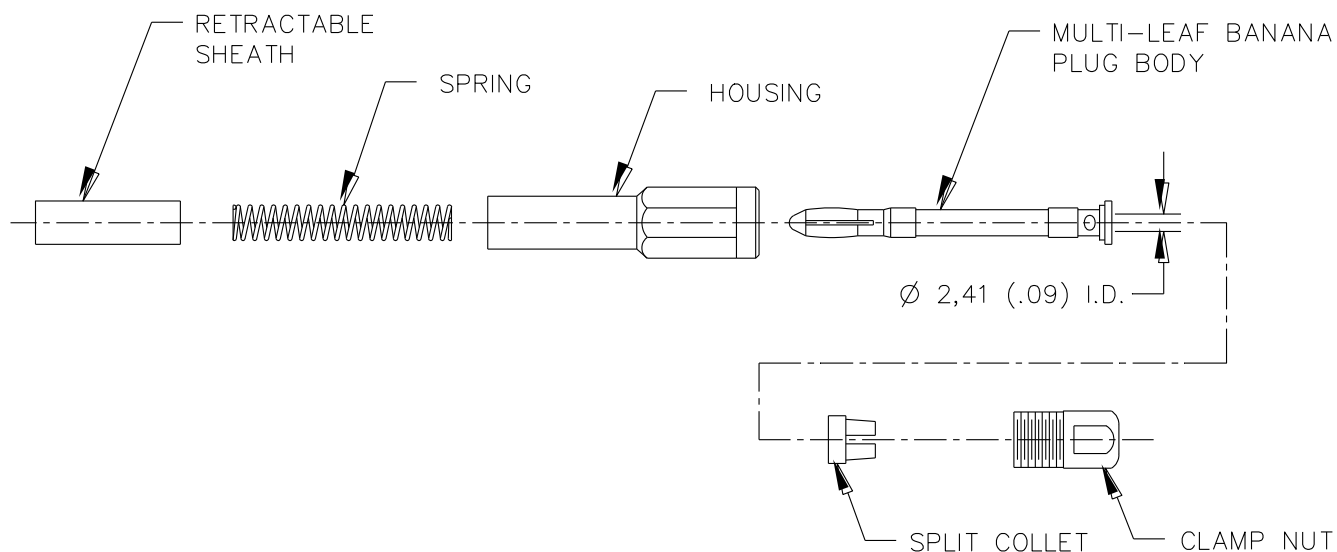

Model 122505A, 122506A & Assembly Instructions
Do-It-Yourself Retractable Sheath Banana Plug**Model 122505A****Model 122506A**

Features

- Models 122505A and 122506A accepts 18 to 22 AWG wire.
- Ideal for creating a special patch cord length.
- Spring loaded retractable sheath offers versatile use in sheathed and non-sheathed style of banana jacks.

Materials

Insulation: Lucel Acetal Polymer (N127)
Contact: Nickel Plated Brass & Beryllium Copper

Ratings

Voltage: CAT II 300V, CAT III 150V (when assembled properly)
Maximum voltage for *hands free use* in controlled testing environments: 1000V
Temperature: -10°C to +80°C (+14°F to +176°F)
Current: 20 A

Model 122505A, 122506A & Assembly Instructions
Do-It-Yourself Retractable Sheath Banana Plug**Assembly Instructions**

1. Slide clamp nut and split collet over wire.
2. Solder wire to body.
3. Tighten clamp nut.
4. Slide spring over banana plug body.
5. Slide sheath over banana plug body until snap.