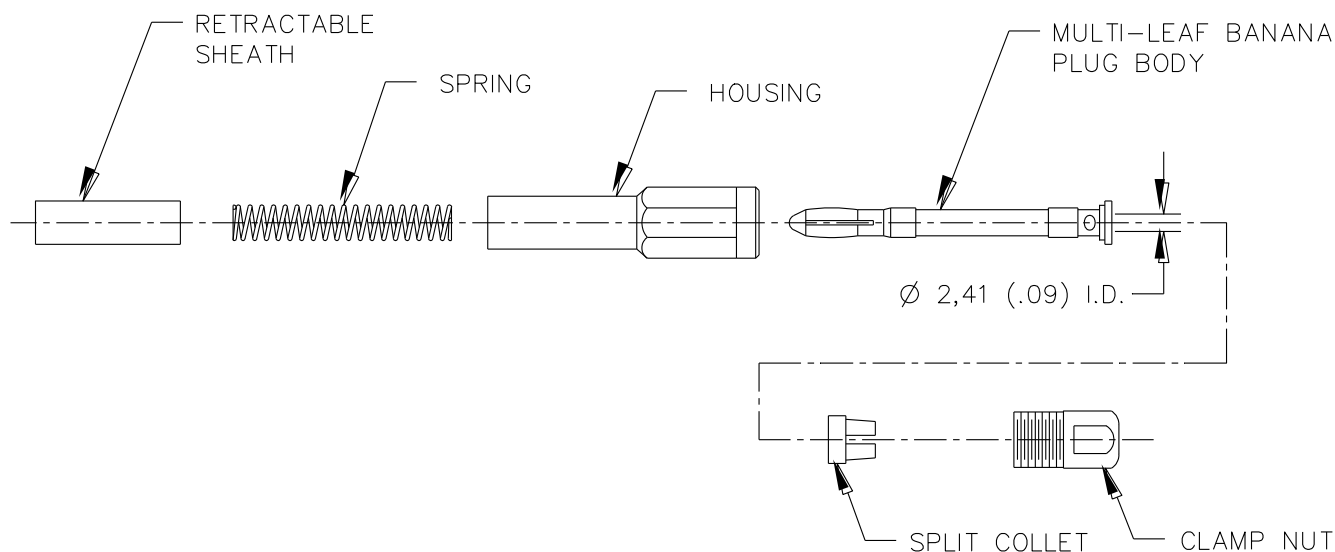

**Model 122505A, 122506A & Assembly Instructions
Do-It-Yourself Retractable Sheath Banana Plug****Model 122505A****Model 122506A**

Features

- Models 122505A and 122506A accepts 18 to 22 AWG wire.
- Ideal for creating a special patch cord length.
- Spring loaded retractable sheath offers versatile use in sheathed and non-sheathed style of banana jacks.

Materials

Insulation: Lucel Acetal Polymer (N127)
Contact: Nickel Plated Brass & Beryllium Copper

Ratings

Voltage: CAT II 300V, CAT III 150V (when assembled properly)
Maximum voltage for *hands free use* in controlled testing environments: 1000V
Temperature: -10°C to +80°C (+14°F to +176°F)
Current: 20 A

Model 122505A, 122506A & Assembly Instructions
Do-It-Yourself Retractable Sheath Banana Plug

Assembly Instructions

1. Slide clamp nut and split collet over wire.
2. Solder wire to body.
3. Tighten clamp nut.
4. Slide spring over banana plug body.
5. Slide sheath over banana plug body until snap.