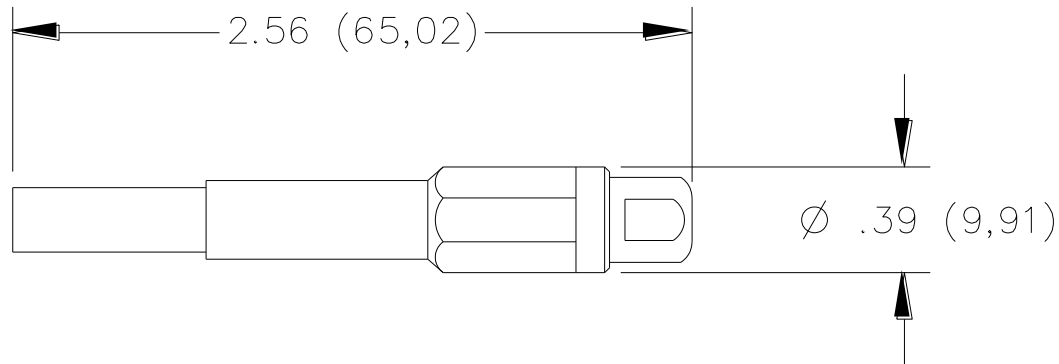

**Model 122505A, 122506A & Assembly Instructions
Do-It-Yourself Retractable Sheath Banana Plug****Model 122505A****Model 122506A**

Features

- Models 122505A and 122506A accepts 18 to 22 AWG wire.
- Ideal for creating a special patch cord length.
- Spring loaded retractable sheath offers versatile use in sheathed and non-sheathed style of banana jacks.

Materials

Insulation: Lucel Acetal Polymer (N127)
Contact: Nickel Plated Brass & Beryllium Copper

Ratings

Voltage: CAT II 300V, CAT III 150V (when assembled properly)
Maximum voltage for *hands free use* in controlled testing environments: 1000V
Temperature: -10°C to +80°C (+14°F to +176°F)
Current: 20 A

All dimensions are in inches. Tolerances (except noted): .xx = ±.02" (.51 mm), .xxx = ±.005" (.127 mm). All specifications are to the latest revisions. Specifications are subject to change without notice. Registered trademarks are the property of their respective companies.