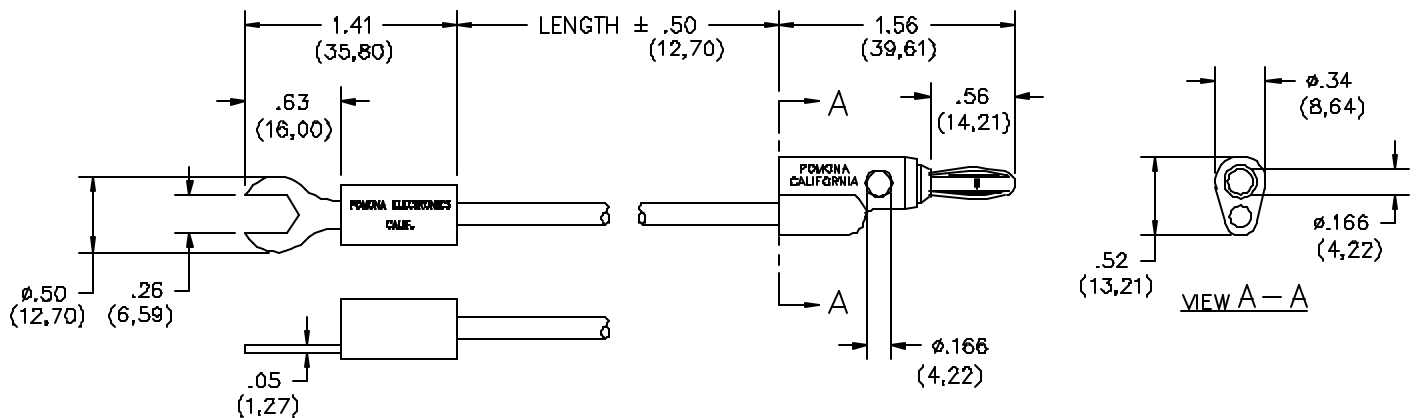

### FEATURES:

- Banana Plug provides vertical and cross stacking.
- Provides a Banana Plug output from a barrier strip or binding post.
- Ideal for connection to power supplies and test equipment.
- Both ends will mate to Model #3750 or any standard binding post.

Wire: 18 AWG stranding 65 x 36 t.c., PVC insulated 3.66 (.144) O.D.

Color: See Ordering Information.

Marking: "POMONA 1370-\*."

### ORDERING INFORMATION: Model 1370-XX-\*

XX = Cable Lengths, Standard Lengths: 12" (305), 24" (610), 36" (914), 48" (1219) & 60" (1524). Additional lengths and colors can be quoted upon request.

\*= Color, -0 Black, -2 Red. Ordering Example: 1370-60-2 Indicates 60" in length, color is Red

All dimensions are in inches. Tolerances (except noted): .xx = ±.02" (.51 mm), .xxx = ±.005" (.127 mm).

All specifications are to the latest revisions. Specifications are subject to change without notice.