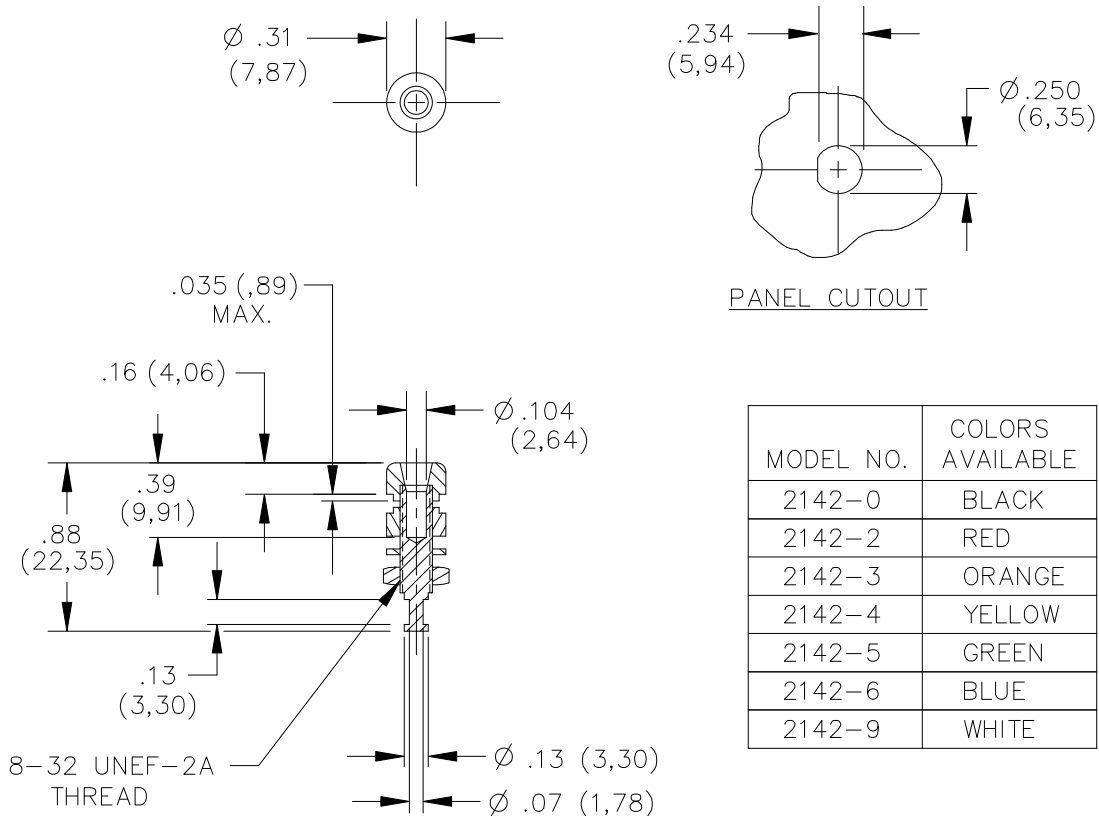

Model 2142 Insulated Miniature Banana Jack

FEATURES:

- Accepts miniature banana plugs.
- Mounts in panels up to .250" thick.

MATERIAL:

Banana Jack Insulation – Polycarbonate. Color: Black
 Panel Insulator – Polycarbonate. Color: Black
 Lockwasher, #8 Internal Tooth – Steel
 Hex Nut, #8-32 – Brass
 Banana Jack Body – Brass

Finish:

Lockwasher #8 – Nickel plated
 Hex Nut - Nickel plated.
 Banana Jack Body - Gold plated.

RATINGS:

Operating Temperature: +115°C (+239°F) Max.
 Current: 5 Amperes.

ORDERING INFORMATION: Model 2142-*

*=Color Code – See Tabulation Block
 Sold in packages of 10.

All dimensions are in inches. Tolerances (except noted): .xx = ±.02" (.51 mm), .xxx = ±.005" (.127 mm).
 All specifications are to the latest revisions. Specifications are subject to change without notice.
 Registered trademarks are the property of their respective companies.