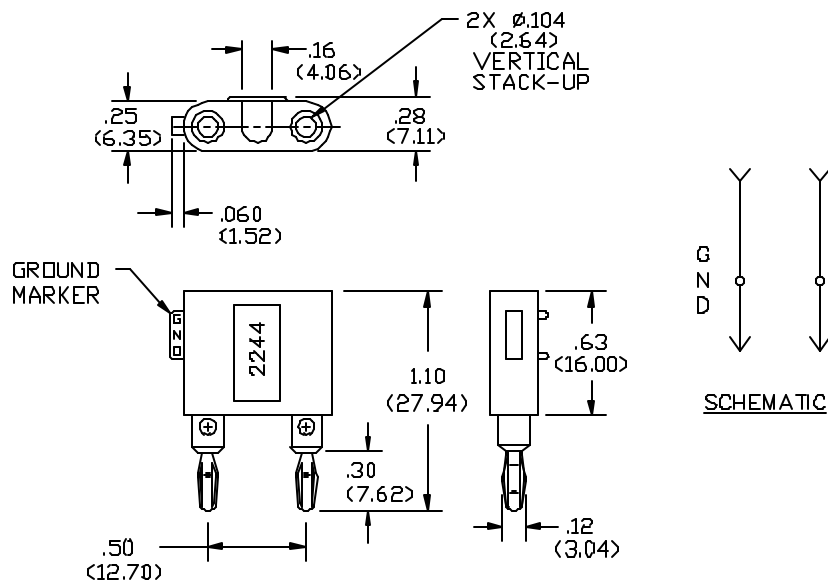

## Model 2244 Miniature Double Banana Plug With Setscrews

### FEATURES:

- Internal setscrews to secure cable or component leads.
- Accommodates 3.8 (.15) dia. cable.

Plug Body – Brass per QQ-B-626, Alloy 360, 1/2 Hard.

Finish: Gold plate per MIL-G-45204, Type II, Class 00, over electroless nickel per MIL-C-26074A, Class 1, (.0002/.0003).

Cross Holes: 2.18 (.086) dia. With #3.56 slotted setscrews to secure lead wires.

### ORDERING INFORMATION: Model 2244-\*

\*=Color, -0 Black, -2 Red

Ordering Example: 2244-2 Color is Red

All dimensions are in inches. Tolerances (except noted): .xx = ±.02" (.51 mm), .xxx = ± .005" (.127 mm).