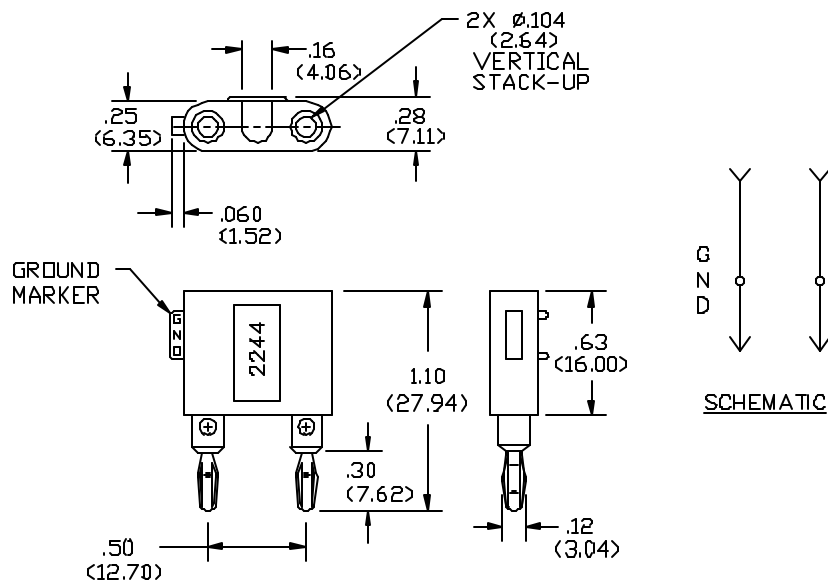

Model 2244 Miniature Double Banana Plug With Setscrews

FEATURES:

- Internal setscrews to secure cable or component leads.
- Accommodates 3.8 (.15) dia. cable.

MATERIALS:

Upper Conn.: Miniature Double Banana Jack

Color: See Ordering Information.

Marking: "POMONA ELECTRONICS CALIF".

Lower Conn.: Miniature Double Banana Plug

Material: Spring – Beryllium Copper per QQ-C-533, Alloy 170, Cond. H.T.

Plug Body – Brass per QQ-B-626, Alloy 360, 1/2 Hard.

Finish: Gold plate per MIL-G-45204, Type II, Class 00, over electroless nickel per MIL-C-26074A, Class 1, (.0002/.0003).

Cross Holes: 2.18 (.086) dia. With #3.56 slotted setscrews to secure lead wires.

All dimensions are in inches. Tolerances (except noted): .xx = ±.02" (.51 mm), .xxx = ±.005" (.127 mm).

All specifications are to the latest revisions. Specifications are subject to change without notice.