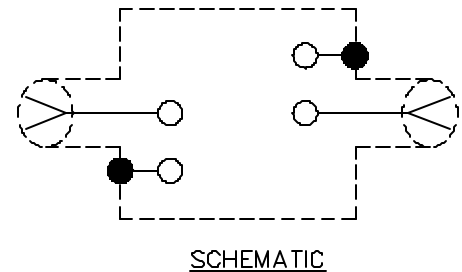

## Model 2390 Size A Aluminum Box With Cover BNC Female/Female

### MATERIALS:

Connector: BNC Receptacle

Body: Tarnish Resistant Plating, Center Contact: Male - Gold Plated Brass, Female - Gold Plated Beryllium Copper

Solder Turret Terminal Screws: Steel, 4 ea. #4-40

Shielded Housing: Die cast aluminum alloy A380 or A384

Finish: Blue paint per Federal Standard 595 #25109 over Phosphoric Etch

Cover: .040 Thick aluminum #1100-H14

Finish: Clear Anodized

Screws: Steel 4 ea. #2-32 x 1/4" Pan Head, self-tapping.