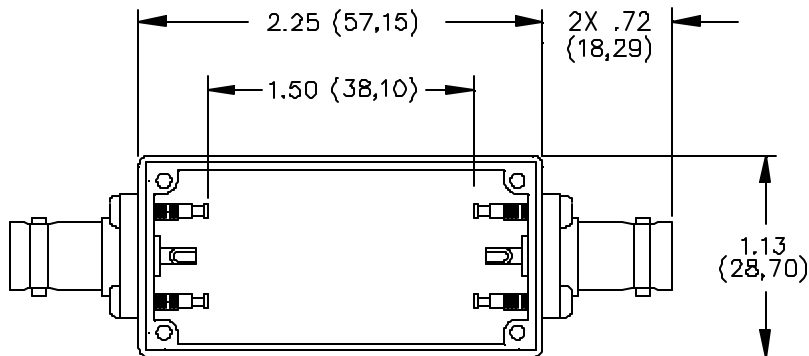

## Model 2390 Size A Aluminum Box With Cover BNC Female/Female

### MATERIALS:

Connector: BNC Receptacle

Body: Tarnish Resistant Plating, Center Contact: Male - Gold Plated Brass, Female - Gold Plated Beryllium Copper

Solder Turret Terminal Screws: Steel, 4 ea. #4-40

Shielded Housing: Die cast aluminum alloy A380 or A384

Finish: Blue paint per Federal Standard 595 #25109 over Phosphoric Etch

Cover: .040 Thick aluminum #1100-H14

Finish: Clear Anodized

Screws: Steel 4 ea. #2-32 x 1/4" Pan Head, self-tapping.

### ORDERING INFORMATION: Model 2390

All dimensions are in inches. Tolerances (except noted): .xx = ±.02" (.51 mm), .xxx = ±.005" (.127 mm).

All specifications are to the latest revisions. Specifications are subject to change without notice.