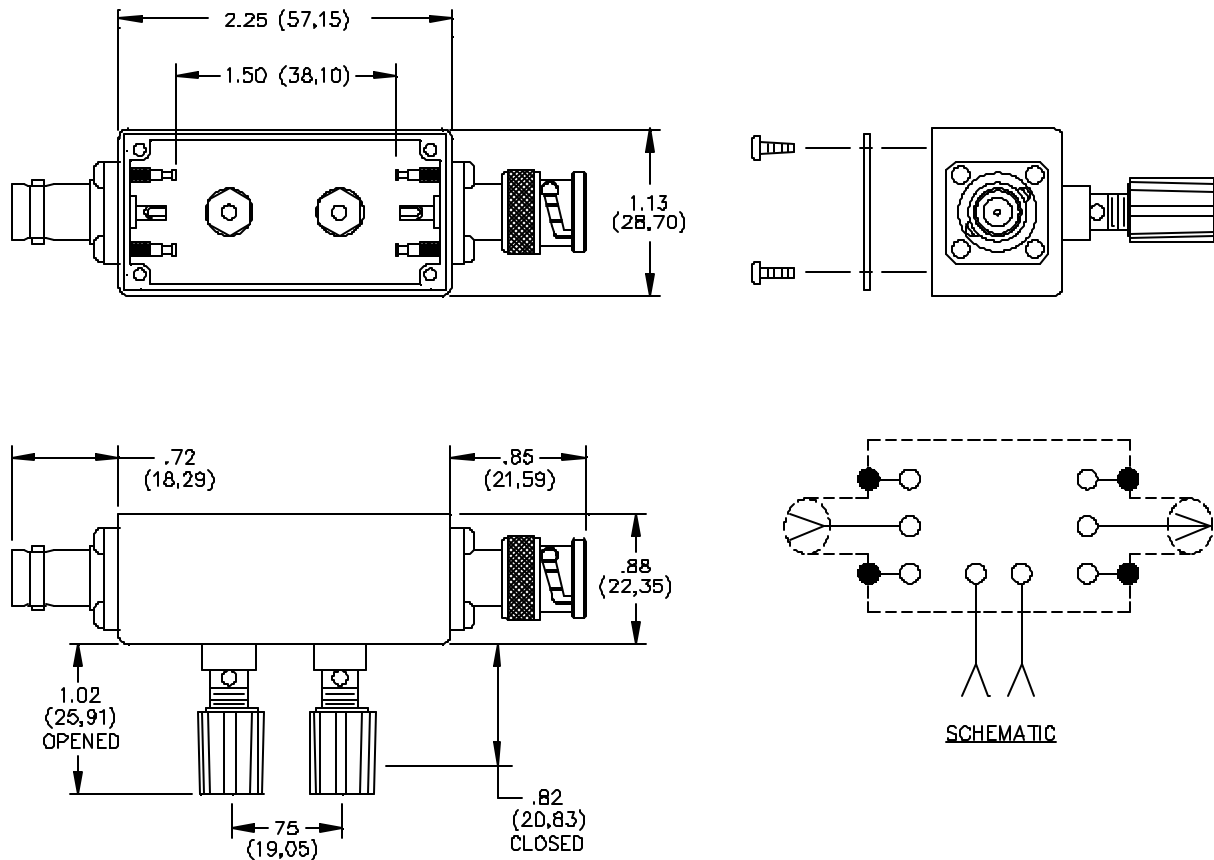

Pomona®

Model 2393 Size A Aluminum Box With Cover BNC Female/BNC Male W/Binding Post

MATERIALS:

Connector: BNC (F)

Body: Tarnish Resistant Plating, Center Contact: Gold Plated Beryllium Copper

Screws: Steel, 4 ea. #4-40 x (3/16")

Shielded Housing: Die cast aluminum alloy A380 or A384

Finish: Blue paint per Federal Standard 595 #25109 over Phosphoric Etch

Binding Posts: Insulated. Binding Post Body, brass.

Insulation: Polycarbonate. Color: One Red and one Black

Insulating Washer: Nylon

Cover: .040 Thick aluminum #1100-H14

Screws: Steel 4 ea. #2-32 x 1/4" Pan Head, self-tapping.

RATINGS:

Voltage: Inner conductor/Shield: 500 VRMS Max.

Nominal Impedance: 50 Ohms

ORDERING INFORMATION: Model 2393

All dimensions are in inches. Tolerances (except noted): .xx = ±.02" (.51 mm), .xxx = ±.005" (.127 mm).

All specifications are to the latest revisions. Specifications are subject to change without notice.