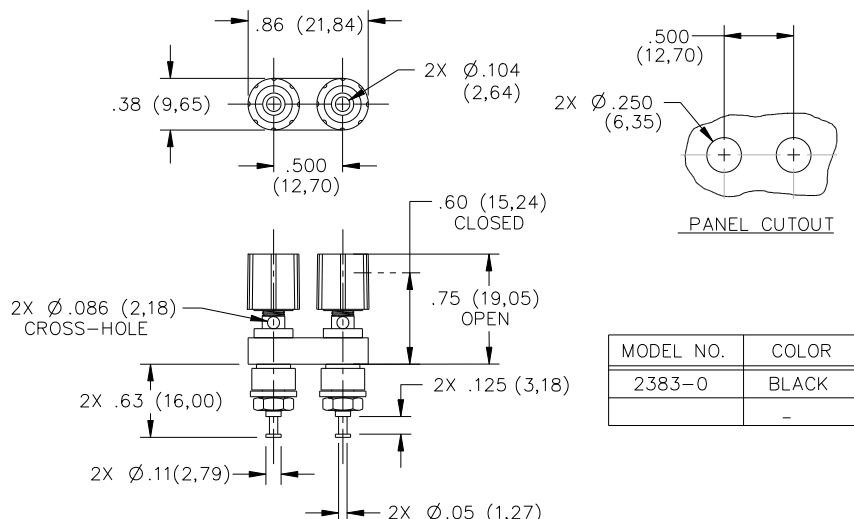

Model 2383 & 2440 Miniature Insulating Binding Post With Double Mounting Base

FEATURES:

- Accepts miniature banana plugs
- #8-32 hex nut and lockwasher included
- Mounts in panels up to 4.8 (.188) thick

MATERIALS:

Insulated Captive Thumb Nut: Brass

Finish: Model 2383 Gold plated brass

Model 2440 Tin plated brass

Insulation: Polycarbonate. Color: One black and one red

Mounting Base: Black Polycarbonate. Marking: "POMONA ELECTRONICS CALIF.

Insulator: Polycarbonate. One black and one red

Lockwasher: Steel. Finish: Nickel plated per QQ-N-290, Class 2, 200/300 microinches

Hex Nut: Brass. Finish: Nickel plated per QQ-N-290, Class 2, 200/300 microinches.

Operating Temperature: +115°C (+239°F) Max.

Current: 5 Amperes

ORDERING INFORMATION: Model 2383-* & 2440-*

*=Color, -0 Black,

Ordering Example: 2383-0 Color is Black

All dimensions are in inches. Tolerances (except noted): .xx = ±.02" (.51 mm), .xxx = ±.005" (.127 mm).