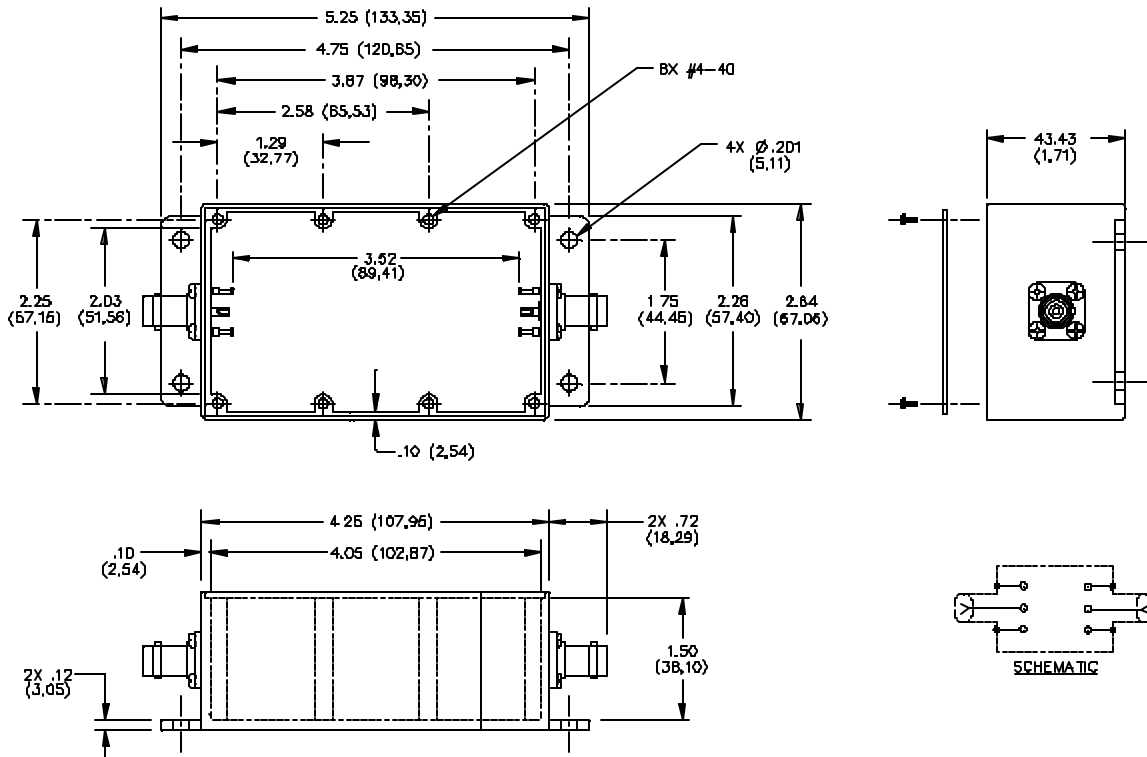

Model 2902 Size C Aluminum Box With Cover BNC Female/Female

MATERIALS:

Connector: BNC (F)

Body: Tarnish Resistant Plating, Center Contact: Gold Plated Beryllium Copper

Solder Turret Terminal Screws: Steel

Shielded Housing: Die cast aluminum alloy A380 or A384.

Finish: Blue baked enamel per Fed. Std. 595 25109 over Phosphoric Etch

Cover: 2.03mm (.080) thick aluminum #1100-H14

Finish: Clear anodized per MIL-A-8625

Screws: 4 each #4-40 x 6.35mm (1/4") per MS 35208-12 with clear irridite dip.

8 each #4-40 x 6.35mm (1/4") Phillips binding head. Steel

RATINGS:

Operating Voltage: Inner conductor/Shield: 1000 VRMS Max.

Operating Temperature: -55°C to +150°C

Nominal Impedance: 50 Ohms

ORDERING INFORMATION: Model 2902

All dimensions are in inches. Tolerances (except noted): .xx = ±.02" (.51 mm), .xxx = ±.005" (.127 mm).

All specifications are to the latest revisions. Specifications are subject to change without notice.