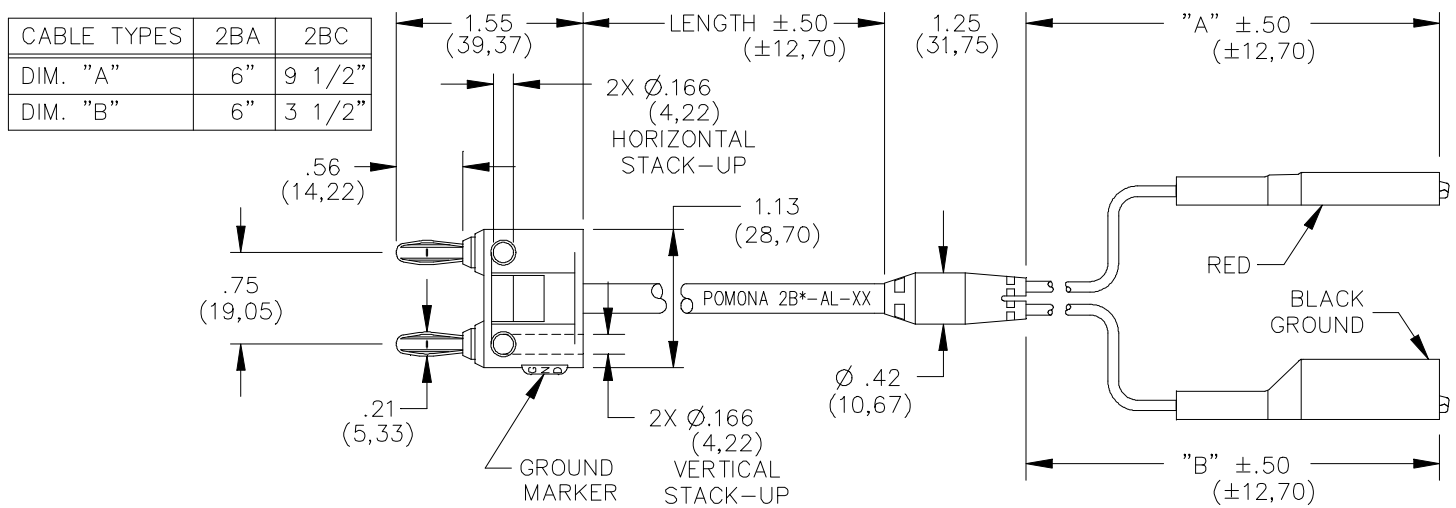

## Model 2BA-AL & 2BC-AL Double Banana Plug To Alligator Clip Breakouts Cable Assembly

Cable: 2BA: 2 COND. Tw. 18 AWG. 65 x 36 t.c., .250 (6,4) O.D., Marking: POMONA 2BA-AL-XX

Color: Gray. 2BC: RG-58C/U, .195 (5,0) O.D., Marking: POMONA 2BC-AL-XX, Color: Black.

Molded Breakout: PVC Insulated Molded to Breakout Leads and Cable. Color Matches Color of Cable.

### ORDERING INFORMATION: Model 2B\*-AL-XX

XX = Cable Lengths, Standard Lengths: 18" (457,2cm), 24" (60,96cm), 36" (91,44cm), 48" (121,92cm) & 60" (152,4cm). Additional lengths can be quoted upon request.

\* = Cable Type, 2BA: 2 Cond. Twisted Pair, 2BC: RG 58C/U.

All dimensions are in inches. Tolerances (except noted): .xx = ±.02" (.51 mm), .xxx = ± .005" (.127 mm).

All specifications are to the latest revisions. Specifications are subject to change without notice.