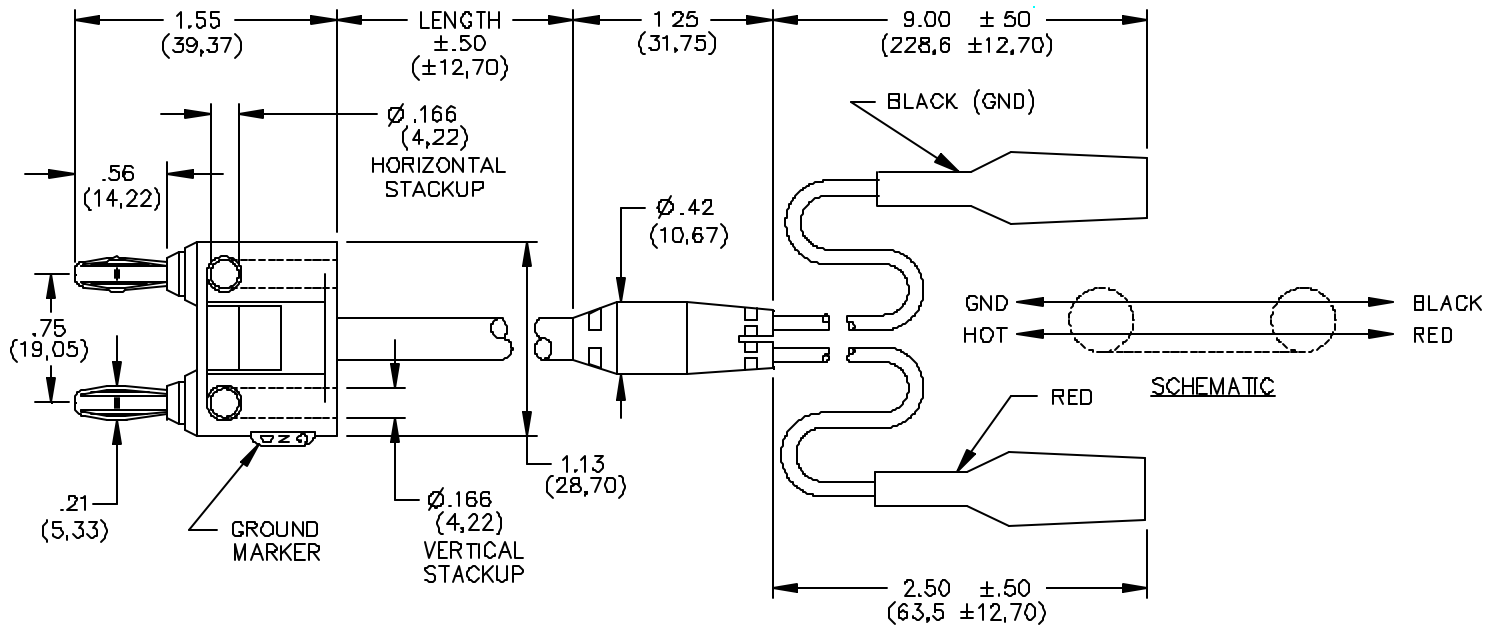

## Model 2BC-MG Double Banana Plug To Minigator Test Clip Breakouts, Cable Assembly

### FEATURES:

- Jaws open to .187" Max.
- Ideal for use with Pomona Model 2269 or any standard double Banana Jack
- Allows connection from a double Banana Binding Post to Alligator Clips

### ORDERING INFORMATION: Model 2BC-MG-XX

XX = Cable Lengths, Standard Lengths: 18" (457), 24" (610), 30" (762), 36" (914), 48" (1219) & 60" (1524).  
 Additional lengths can be quoted upon request.

Ordering Example: 2BA-MG-24

Indicates 24" in length

All dimensions are in inches. Tolerances (except noted): .xx = ±.02" (.51 mm), .xxx = ±.005" (.127 mm).  
 All specifications are to the latest revisions. Specifications are subject to change without notice.  
 Registered trademarks are the property of their respective companies. Made in USA